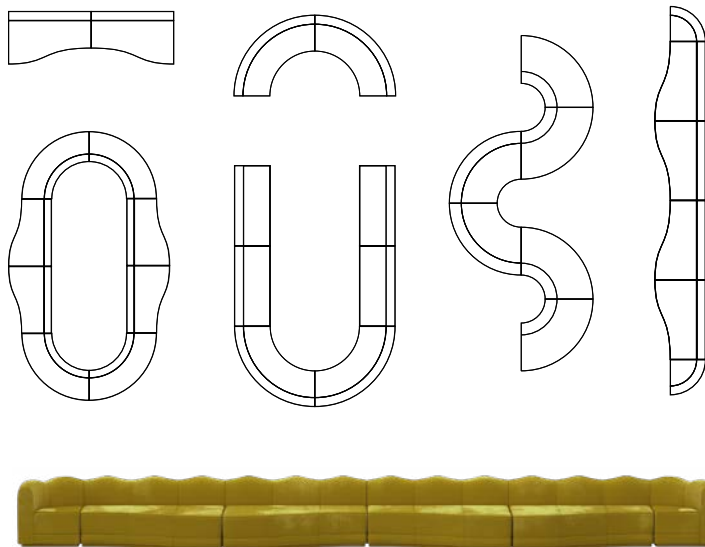

CAMILLE MODULAR COLLECTION

Example configurations

DIMENSIONS

Corner	800mm W x 800mm D x 800mm H
Straight Banquette	1800mm W x 800mm D x 800mm H
Wave Right	1800mm W x 1150mm D x 800mm H
Wave Left	1800mm W x 1150mm D x 800mm H
Concave Curve	2450mm W x 800mm D x 800mm H
Convex Curve	2450mm W x 800mm D x 800mm H

MATERIAL

Velvet upholstered

COLOURS

Chartreuse, Clay, Teal, Midnight Plum

RÊVERIE