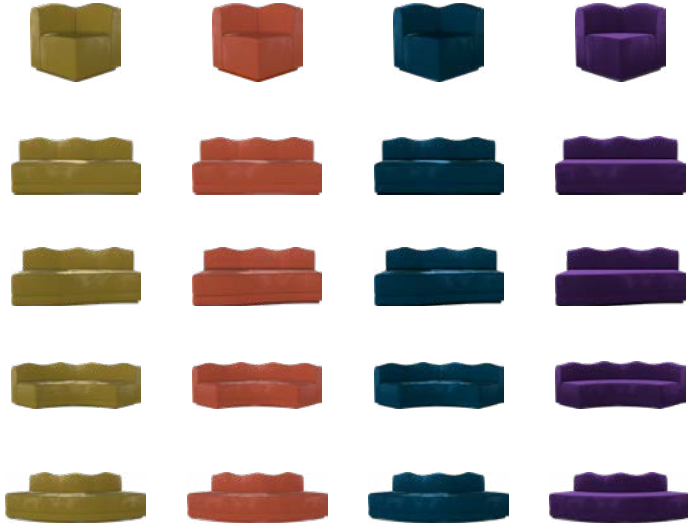

Camille

COLLECTION

CAMILLE LOUNGE COLLECTION

DIMENSIONS

Armchair 900mm W x 800mm D x 800mm H

Sofa 2100mm W x 800mm D x 800mm H

MATERIAL

Velvet upholstered

COLOURS

Burnt Orange, Cobalt Blue, Black

CAMILLE MODULAR COLLECTION

6 shape sections sold in configurations

DIMENSIONS

Corner	800mm W x 800mm D x 800mm H
Straight Banquette	1800mm W x 800mm D x 800mm H
Wave Right	1800mm W x 1150mm D x 800mm H
Wave Left	1800mm W x 1150mm D x 800mm H
Concave Curve	2450mm W x 800mm D x 800mm H
Convex Curve	2450mm W x 800mm D x 800mm H

MATERIAL

Velvet upholstered

COLOURS

Chartreuse, Clay, Teal, Midnight Plum

RÊVERIE

CAMILLE MODULAR COLLECTION

Example configurations

DIMENSIONS

Corner	800mm W x 800mm D x 800mm H
Straight Banquette	1800mm W x 800mm D x 800mm H
Wave Right	1800mm W x 1150mm D x 800mm H
Wave Left	1800mm W x 1150mm D x 800mm H
Concave Curve	2450mm W x 800mm D x 800mm H
Convex Curve	2450mm W x 800mm D x 800mm H