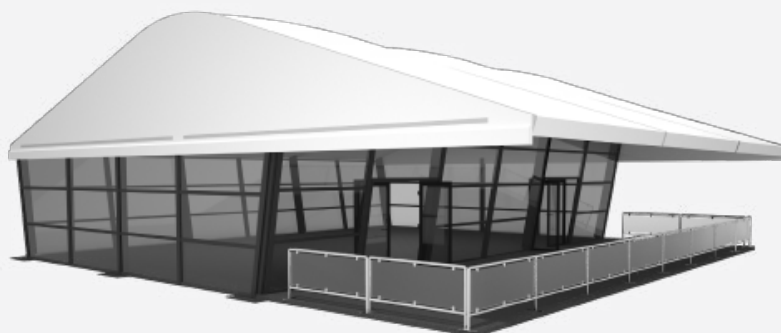

## Innovative versatility...

An award-winning structure, which is available in both single or double storey – making it the most innovative and versatile in the market. Already making regular appearances at Australia’s premier events – Flemington Spring Racing Carnival, Australian Open Golf, and the Formula 1 Grand Prix.

### Common Uses:

- Private Functions
- Restaurant Dining
- Corporate Dining
- Bars
- Large Event Spaces
- Exhibition Pavilions
- Fashion Shows
- Product Launches

Glass Walls

In Track Liner Systems

3m Leg Height

Curved Roof Profile

White PVC & Gables

Single & Double Storey

Glass Double Doors

Front, Side, Rear & External Veranda Options

Jack Floor Elevation System

Disabled Access Ramps

AVAILABLE IN SINGLE AND DOUBLE STOREY IN 15 & 20M SPANS