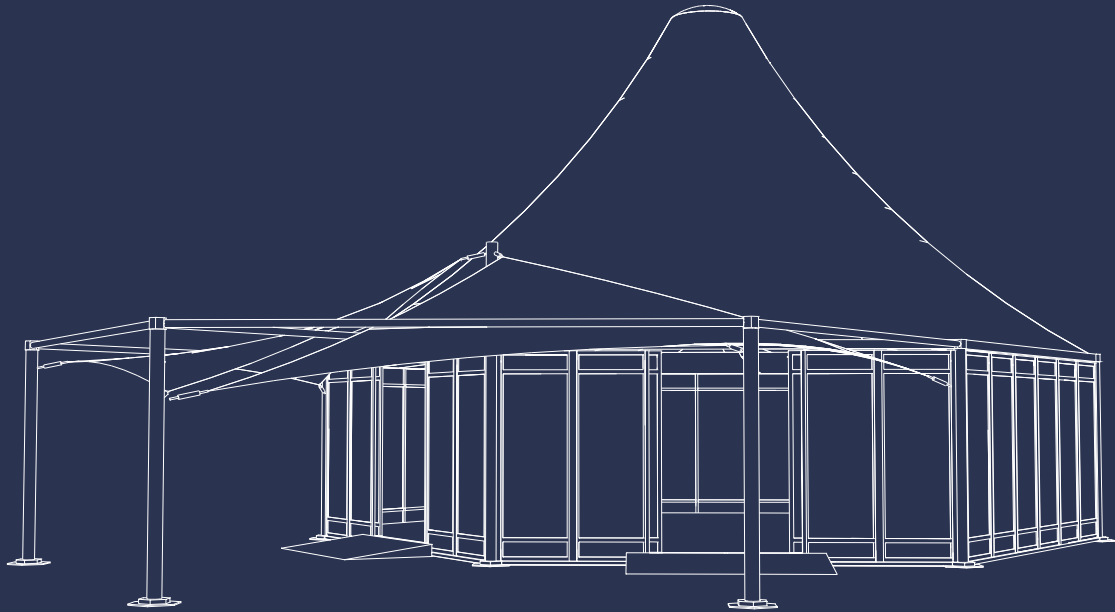

Marquees

10m Summit Hex

Characterised by a unique peaked roofline, these structures come with the option of contemporary windows, walling and shade sails.

Peaked Roof Profile

Integrated Timber Floor System

Vertical Glass Walls

Sliding Double Doors

Vertical White Solid Walls

Available in 1 size

Various Shade Sail Colours

Options & Finishes:

- Vertical Glass Walls
- Vertical White Solid Walls
- Glass or White Sliding Doors
- White PVC Roof

Visit our website
harrythehirer.com.au

Marquees | 10m Summit Hexagonal

Available in 1 size

The 10m Summit Hexagonal can be tailored to your needs, with our highly capable custom build team offering free consultations.

10m Hexagon

Extras - Various Shade Sail Colours

Our interchangeable 5x5m shade sail colours give you the freedom to choose the best look for your brand.

Note:

This item cannot be ordered online but you can add it to your cart and submit a quote request and one of our experienced staff will contact you shortly.