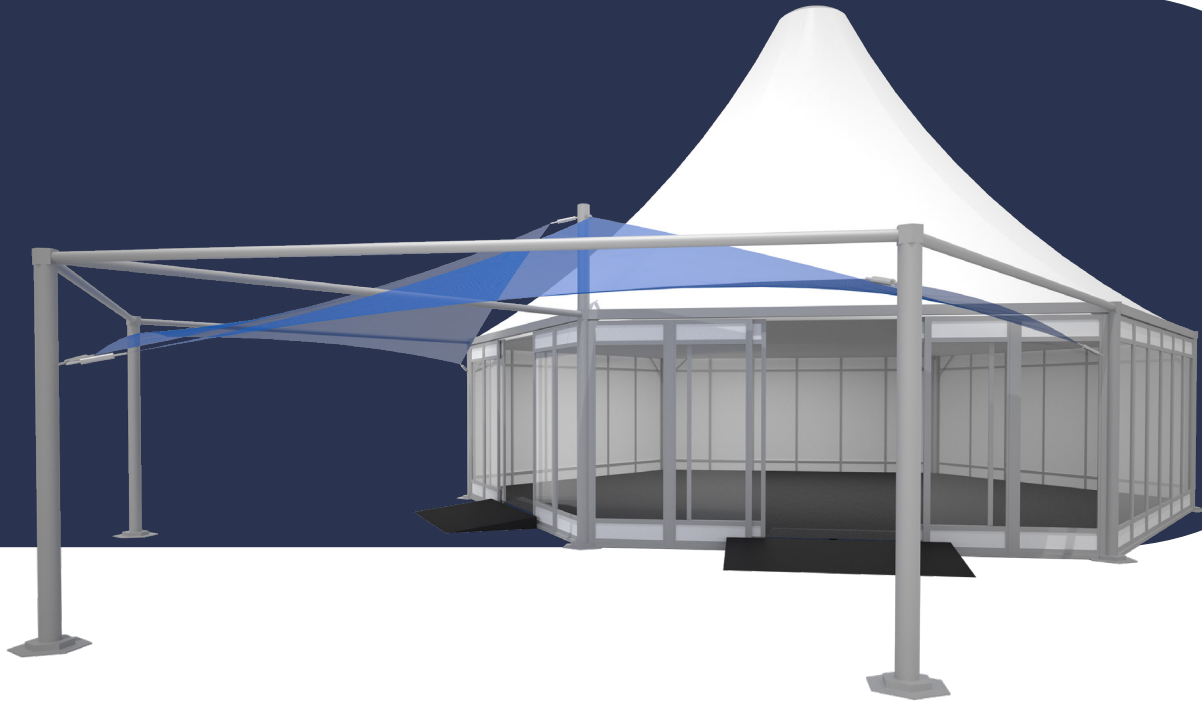

Marquees

10m Summit Hex

Characterised by a unique peaked roofline, these structures come with the option of contemporary windows, walling and shade sails.

Peaked Roof Profile

Integrated Timber Floor System

Vertical Glass Walls

Sliding Double Doors

Vertical White Solid Walls

Available in 1 size

Various Shade Sail Colours

Options & Finishes:

- Vertical Glass Walls
- Vertical White Solid Walls
- Glass or White Sliding Doors
- White PVC Roof

Visit our website
harrythehirer.com.au

Marquees | 10m Summit Hexagonal

Available in 1 size

The 10m Summit Hexagonal can be tailored to your needs, with our highly capable custom build team offering free consultations.

10m Hexagon

Extras - Various Shade Sail Colours

Our interchangeable 5x5m shade sail colours give you the freedom to choose the best look for your brand.

Note:

This item cannot be ordered online but you can add it to your cart and submit a quote request and one of our experienced staff will contact you shortly.