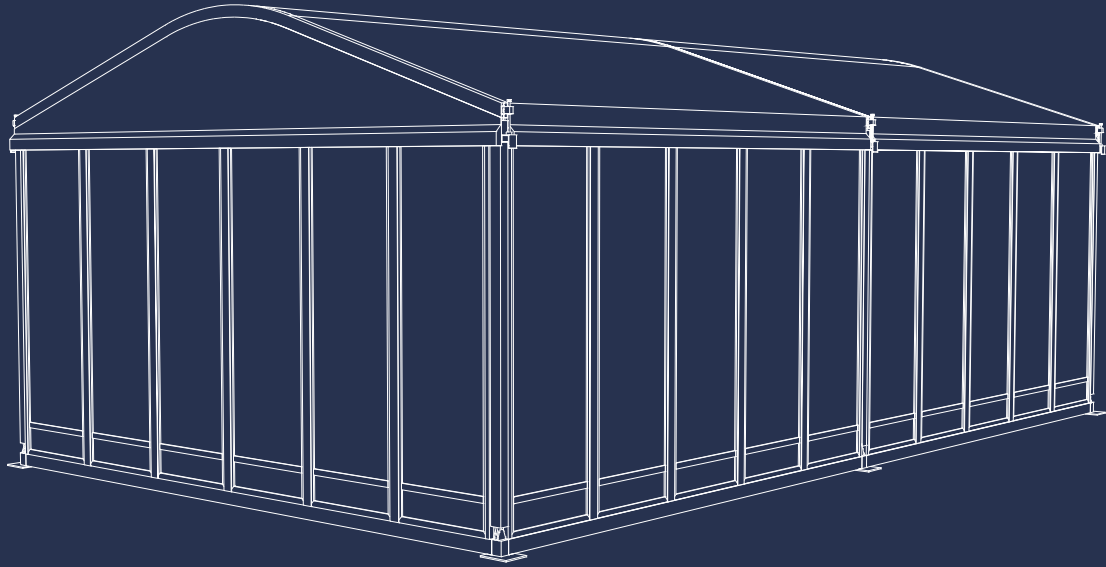

Marquees

Premium

A visually striking black powder coated structure with many contemporary features.

Curved Roof Profile

Integrated Floor System

Grey PVC or Clear 3m High Walls

Glass Sliding Doors

Intrack Liner System

Available in 2 spans: 3 & 6m

Options & Finishes:

- 3m High Vertical Glass Panel Walls
- 3m High Vertical White or Grey Wall Panels
- Glass Sliding Doors
- Overhead Bracing

Visit our website
harrythehirer.com.au

Marquees | Premium

Available in 2 sizes

The Premium comes in a range of sizes. These can be tailored to your needs, with our highly capable custom build team offering free consultations.

3m Wide x 5m Bays

6m Wide x 5m Bays

Bentley Launch 2017

Internal fit out

Mirvac Event 2017

Furniture, Audio
Visual Productions

Note:

This item cannot be ordered online but you can add it to your cart and submit a quote request and one of our experienced staff will contact you shortly.