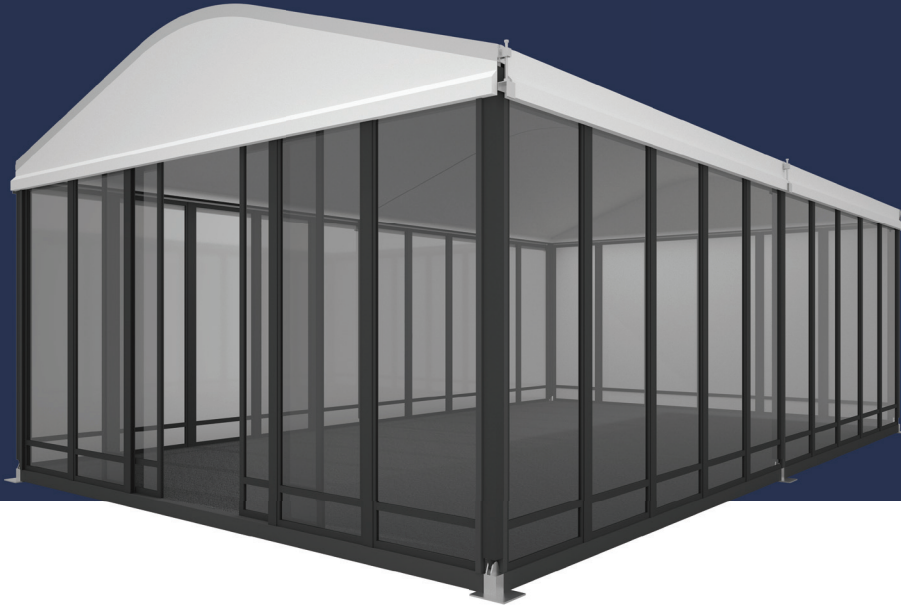

Marquees

Premium

A visually striking black powder coated structure with many contemporary features.

Curved Roof Profile

Integrated Floor System

Grey PVC or Clear 3m High Walls

Glass Sliding Doors

Intrack Liner System

Available in 2 spans: 3 & 6m

Options & Finishes:

- 3m High Vertical Glass Panel Walls
- 3m High Vertical White or Grey Wall Panels
- Glass Sliding Doors
- Overhead Bracing

Visit our website
harrythehirer.com.au

Marquees | Premium

Available in 2 sizes

The Premium comes in a range of sizes. These can be tailored to your needs, with our highly capable custom build team offering free consultations.

3m Wide x 5m Bays

6m Wide x 5m Bays

Bentley Launch 2017

Internal fit out

Mirvac Event 2017

Furniture, Audio
Visual Productions

Note:

This item cannot be ordered online but you can add it to your cart and submit a quote request and one of our experienced staff will contact you shortly.