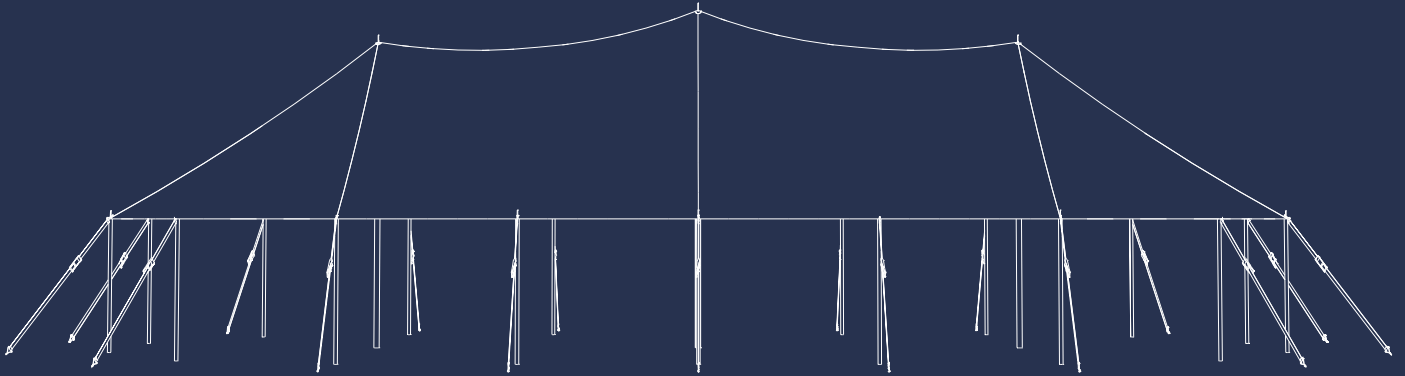

Marquees

Fairhaven

The classic rope and pole marquee is back. A swathe of canvas set high above timber poles is timeless with endless charm.

White PVC Translucent Roof

Clear or White Walls 2.1m High

Polished Timber Poles

Available in 2 sizes: 10 & 14m

Options & Finishes:

- Timber Flooring

Visit our website
harrythehirer.com.au

Marquees | Fairhaven

Available in 2 sizes

The Fairhaven comes in a range of sizes. These can be tailored to your needs, with our highly capable custom build team offering free consultations.

10 x 10m

14 x 20m

10 x 16m

14 x 26m

10 x 22m

14 x 32m

14 x 14m

14 x 38m