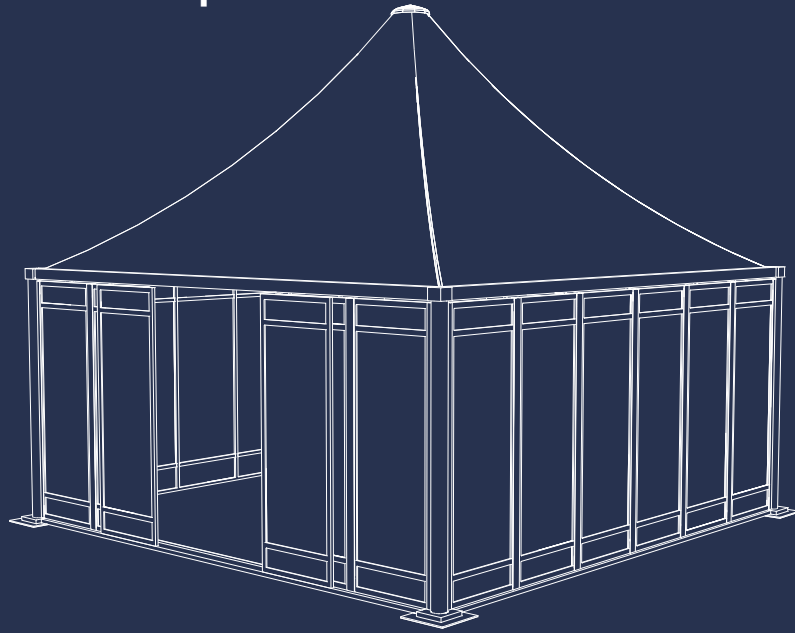

# 6m Summit Square

Characterised by a unique peaked roofline, these structures come with the option of contemporary windows, walling and shade sails.

**Peaked Roof Profile**

**Integrated Timber Floor System**

**Vertical Glass Walls**

**Sliding Double Doors**

**Vertical White Solid Walls**

**Available in 1 size or  
interconnecting capabilities**

**Various Shade Sail Colours**

**White Ceiling Liner**

## Marquees | 6m Summit Square

### Available in 1 size

The 6m Summit Square can be tailored to your needs, with our highly capable custom build team offering free consultations.

6 x 6m Square