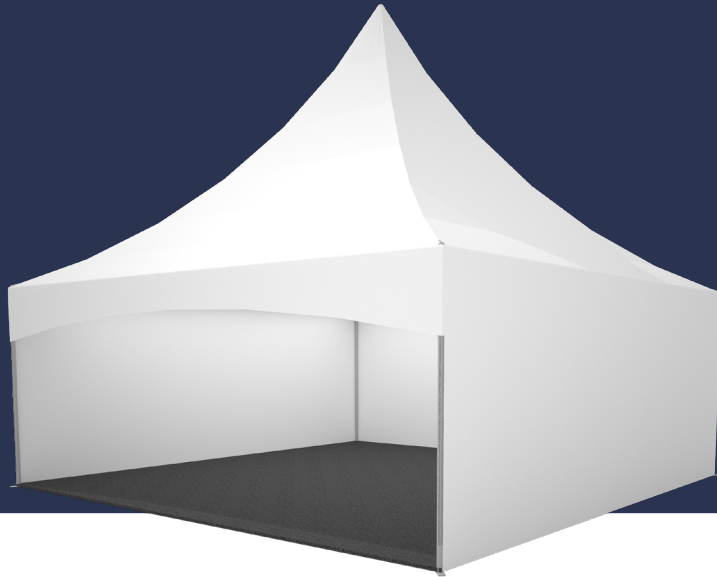

Marquees

Pagoda

Characterised by a unique peaked roofline, these structures come with the option of contemporary windows, walling and shade sails.

Peaked Roof Profile

Integrated Floor System

Vertical Glass Walls

Glass Sliding Doors

White/Grey Rollup Walls along Front & Rear or Ground Level

Available in 1 size

Clear Rollup Walls along Front, Mid & Upper Levels

Steel Balustrade with SS Handrails & Signage Mounting Track

Options & Finishes:

- Grey Intrack Roof Liner - Mid Level
- Inflatable Grey PVC Roof

Visit our website
harrythehirer.com.au

Marquees | Pagoda

Available in 1 size

The Triple Storey can be tailored to your needs, with our highly capable custom build team offering free consultations.

**11.5m Wide x 5m Bays
(Incorporating covered
rear walkway)**

Polo in the City 2017

Brand Activation
Marquees

Caufield Cup 2016

Brand Activation
Marquees

Note:

This item cannot be ordered online but you can add it to your cart and submit a quote request and one of our experienced staff will contact you shortly.