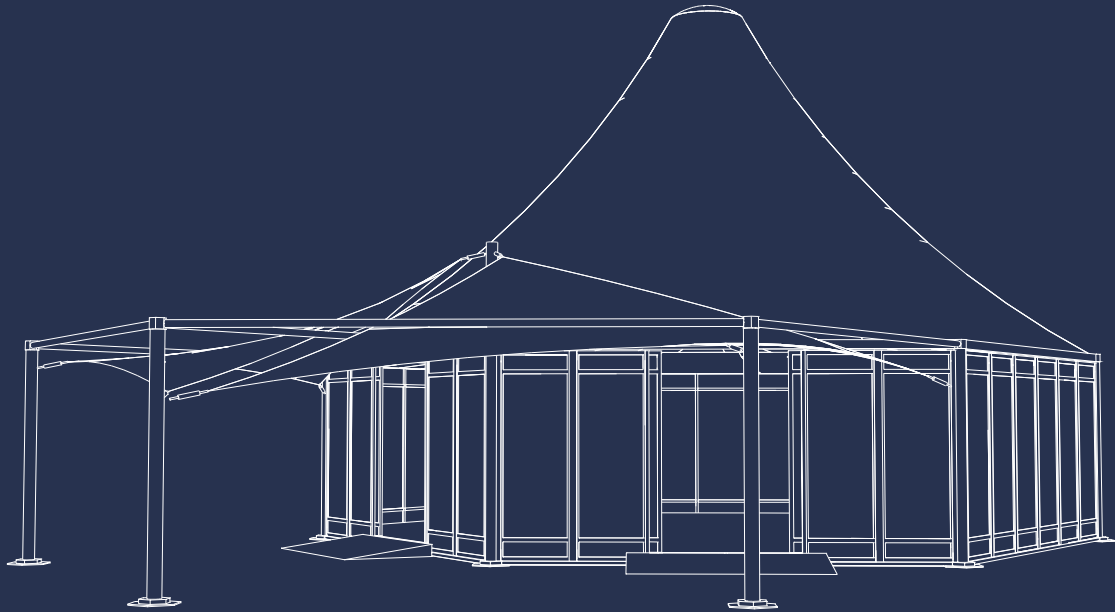

# 10m Summit Hex

Characterised by a unique peaked roofline, these structures come with the option of contemporary windows, walling and shade sails.

**Peaked Roof Profile**

**Integrated Timber Floor System**

**Vertical Glass Walls**

**Sliding Double Doors**

**Vertical White Solid Walls**

**Available in 1 size or interconnecting capabilities**

**Various Shade Sail Colours**

**White Ceiling Liner**

## Marquees | 10m Summit Hexagonal

### Available in 1 size

The 10m Summit Hexagonal can be tailored to your needs, with our highly capable custom build team offering free consultations.