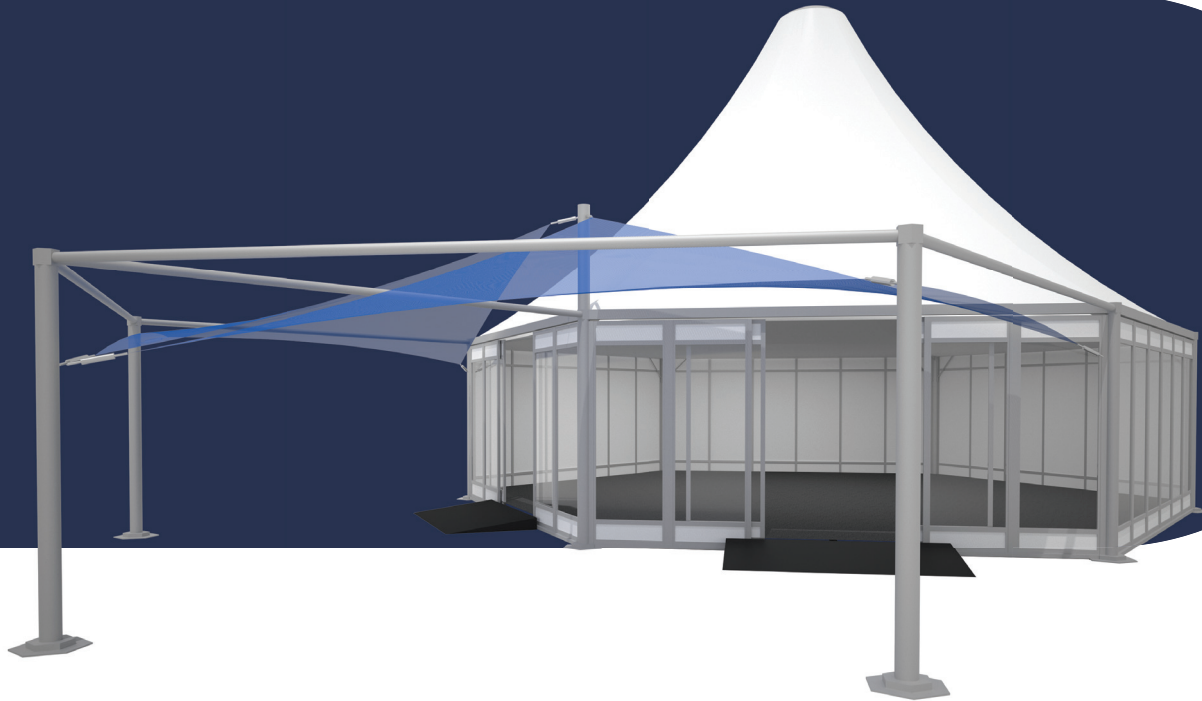

# 10m Summit Hex

Characterised by a unique peaked roofline, these structures come with the option of contemporary windows, walling and shade sails.

**Peaked Roof Profile**

**Integrated Timber Floor System**

**Vertical Glass Walls**

**Sliding Double Doors**

**Vertical White Solid Walls**

**Available in 1 size or interconnecting capabilities**

**Various Shade Sail Colours**

**White Ceiling Liner**

## Marquees | 10m Summit Hexagonal

### Available in 1 size

The 10m Summit Hexagonal can be tailored to your needs, with our highly capable custom build team offering free consultations.