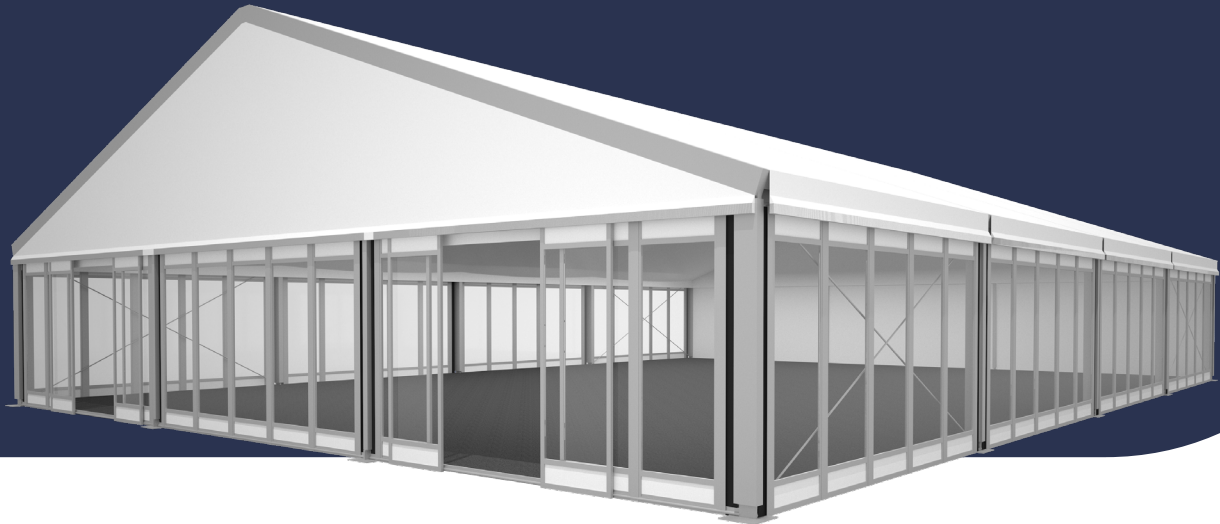

Marquees

Integrated

A contemporary marquee incorporating sophisticated features.
It is the perfect structure to use at corporate events.

Apex Roof Profile

Integrated Timber Floor System

Vertical Glass Wall

Glass Sliding Doors

Vertical White Solid Walls

Solid White Sliding Double Doors

Various Shade Sail Colours

Available in 2 sizes

Options & Finishes:

- Integrated Timber Floor System
- White Roof Liners
- Clear Roofs

Visit our website
harrythehirer.com.au

Marquees | Integrated

Available in 2 sizes

The Integrated comes in a range of sizes. These can be tailored to your needs, with our highly capable custom build team offering free consultations.

10m Wide x 5m Bays

15m Wide x 5m Bays

Extras - Various Shade Sail Colours

Our interchangeable 5x5m shade sail colours give you the freedom to choose the best look for your brand.

Note:

This item cannot be ordered online but you can add it to your cart and submit a quote request and one of our experienced staff with contact you shortly.