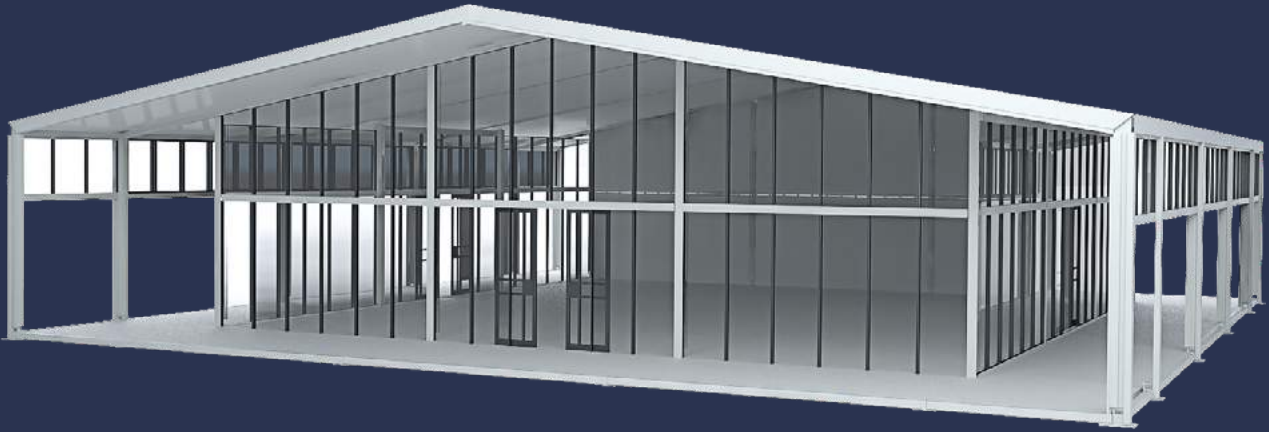

# Alto

With soaring ceilings and framed glass paneling, the Alto is a temporary structure which feels like a permanent space. Light fills this vast structure from all angles, taking cues from mid-century, modernist architecture that celebrates simplicity and scale.

**Flatter, pitched roof**

**4m leg height**

**Horizontal Glass Panels**

**Glass Sliding Doors**

**Floor to ceiling glass and solid gables**

**Available in 3 sizes**

**Fascia Signage Panel opportunity on side of structure**

**Gutter and down pipe system in top wall purlin and leg retainer**

### Available in 3 sizes

Variable widths (seen below) with 5 and 2.5m bay increments for length.