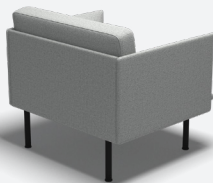

Luca

Armchair / Lounge

Available from September 2019

Introducing Luca

Inspired by simple, scandinavian design, the Luca seating collection is available in a series of neutral colours contrasted by black powder-coated legs.

Specifications

Armchair

790 x 740 x 720

Sofa

1770 x 740 x 720

Colours