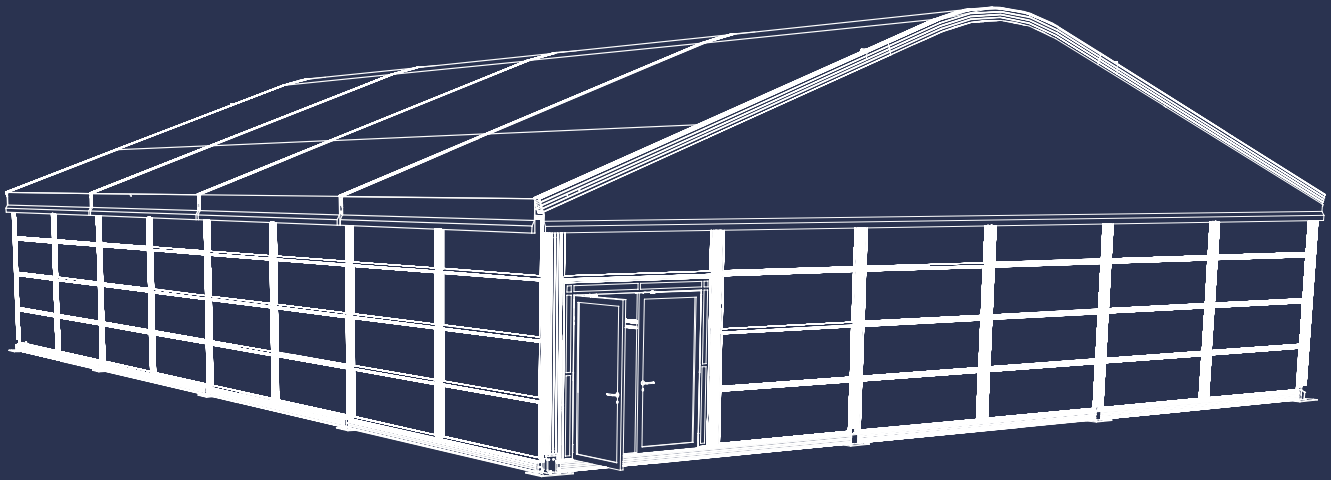

Marquees

Absolute B

B Series

The B series provides an alternative to the Absolute A for those seeking a versatile Structure but still with many premium features.

White PVC Curved Roof

Viewing Platform & Verandah

Panoramic Glass Windows

External Timber Decking

White & Grey Solid Walls

Double Glass Doors

Various Shade Sail Colours

Available in 3 sizes

Note:

This item cannot be ordered online but you can add it to your cart and submit a quote request and one of our experienced staff with contact you shortly.

Visit our website
harrythehirer.com.au

Marquees | Absolute B

Available in 3 sizes

The B series comes in a range of sizes. These can be customised to your needs, with our highly capable custom build team offering free consultations.

10m Wide x 5m Bays

15m Wide x 5m Bays

20m Wide x 5m Bays

Various Shade Sail Colours

Our interchangeable shade sail colours give you the freedom to choose the best look for your brand.

Choose from our range of colours below: