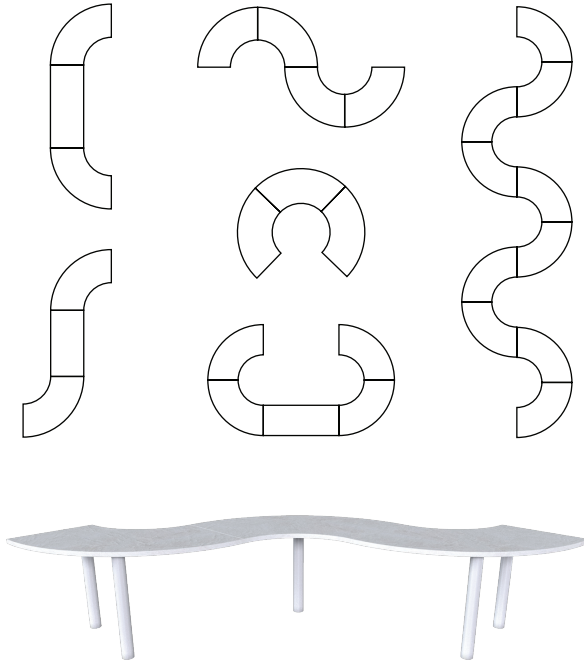

### DIMENSIONS

Quarter Round

1500mm W x 600mm D (1100mm Outside radius)

Straight Section

1500mm W x 600mm D

### STYLE

Dining - 750mm H

80mm Ø x 750mm H

Bar - 1100mm H

80mm Ø x 1100mm H

### COLOURS

White, Black

KINETIC