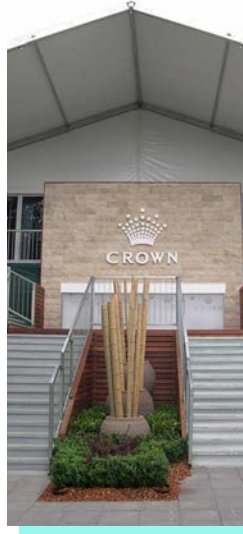

CUSTOMISE

USES