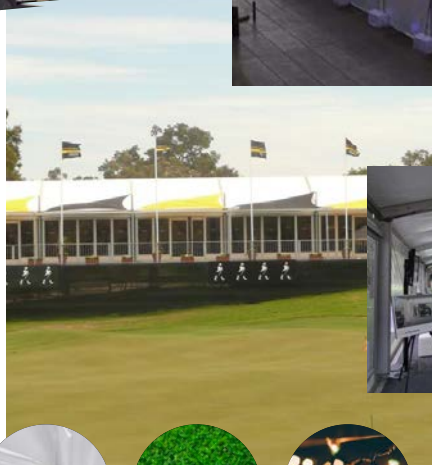

INTEGRATED

Contact us today.

For more information or a quote:
03 9429 8688 | info@harrythehired.com.au