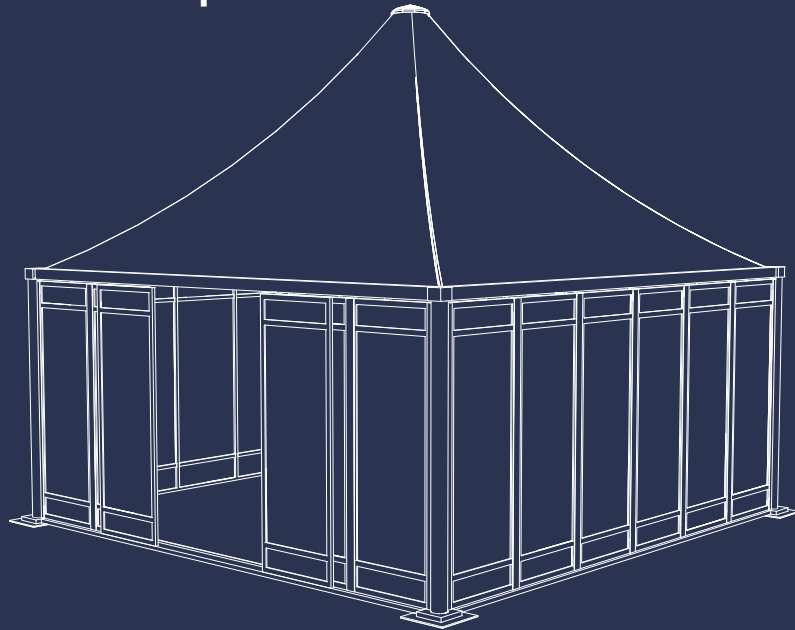

# 6m Summit Square

Characterised by a unique peaked roofline, these structures come with the option of contemporary windows, walling and shade sails.

**Peaked Roof Profile**

**Integrated Timber Floor System**

**Vertical Glass Walls**

**Sliding Double Doors**

**Vertical White Solid Walls**

**Available in 1 size**

**Various Shade Sail Colours**

## Marquees | 6m Summit Square

### Available in 1 size

The 6m Summit Square can be tailored to your needs, with our highly capable custom build team offering free consultations.

6 x 6m Square