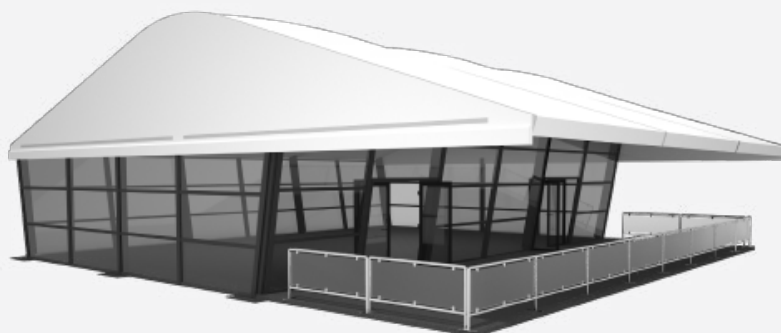

## Innovative versatility...

An award-winning structure, which is available in both single or double storey – making it the most innovative and versatile in the market. Already making regular appearances at Australia’s premier events – Flemington Spring Racing Carnival, Australian Open Golf, and the Formula 1 Grand Prix.

### Common Uses:

- Private Functions
- Restaurant Dining
- Corporate Dining
- Bars
- Large Event Spaces
- Exhibition Pavilions
- Fashion Shows
- Product Launches
- 

Glass Walls

In Track Liner Systems

3m Leg Height

Curved Roof Profile

White PVC & Gables

Single & Double Storey

Glass Double Doors

Front, Side, Rear & External Veranda Options

Jack Floor Elevation System

Disabled Access Ramps

AVAILABLE IN SINGLE AND DOUBLE STOREY IN 15 & 20M SPANS