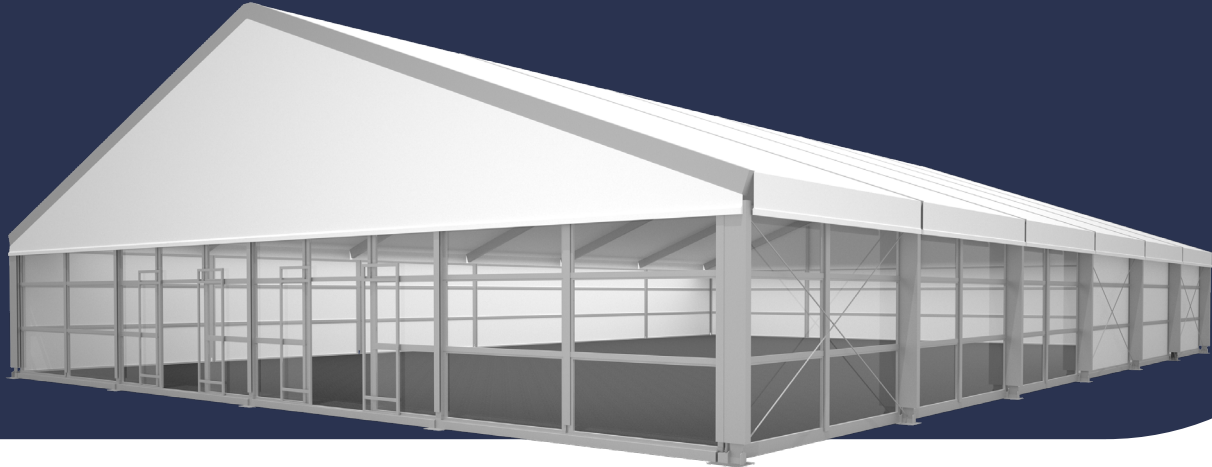

Marquees

Ali Hall

Ali Hall is Australia's first 20m & 25m temporary structure with panoramic horizontal walling and window system.

Apex Roof Profile

Intrack Liner System

Panoramic Glass Windows

Double Glass Doors

3m High Solid Walls

Available in 2 sizes

Various Shade Sail Colours

Options & Finishes:

- Integrated Floor system
- White Liner
- Clear Roofs
- Panoramic Horizontal Glass or Solid Wall Panels
- Glass Sliding Double Doors

Visit our website
harrythehirer.com.au

Marquees | Ali Hall

Available in 2 sizes

The Ali Hall comes in two sizes. These can be tailored to your needs, with our highly capable custom build team offering free consultations.

20m Wide x 5m Bays

25m Wide x 5m Bays

Extras - Various Shade Sail Colours

Our interchangeable 5x5m shade sail colours give you the freedom to choose the best look for your brand.

Note:

This item cannot be ordered online but you can add it to your cart and submit a quote request and one of our experienced staff will contact you shortly.