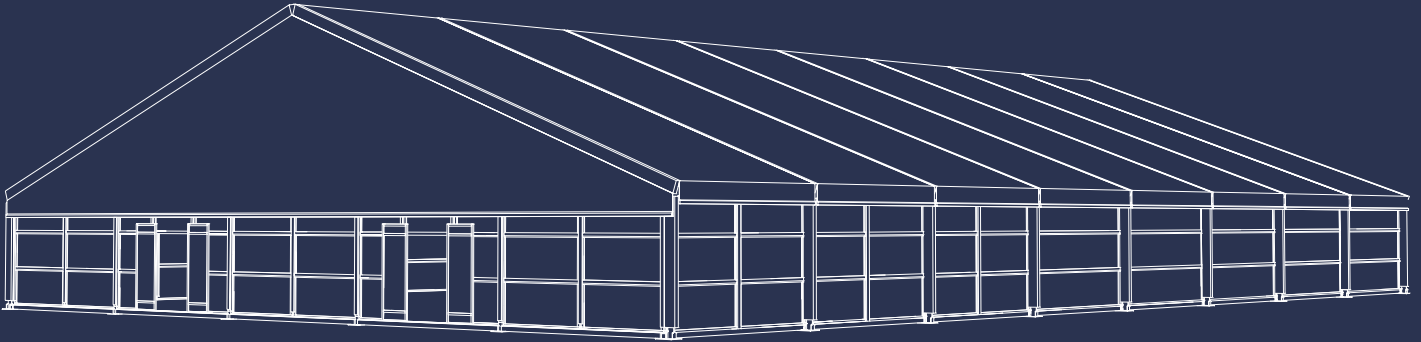

Marquees

Ali Hall

Ali Hall is Australia's first 20m & 25m temporary structure with panoramic horizontal walling and window system.

Apex Roof Profile

Intrack Liner System

Panoramic Glass Windows

Double Glass Doors

3m High Solid Walls

Available in 2 sizes

Various Shade Sail Colours

Options & Finishes:

- Integrated Floor system
- White Liner
- Clear Roofs
- Panoramic Horizontal Glass or Solid Wall Panels
- Glass Sliding Double Doors

Visit our website
harrythehirer.com.au

Marquees | Ali Hall

Available in 2 sizes

The Ali Hall comes in two sizes. These can be tailored to your needs, with our highly capable custom build team offering free consultations.

20m Wide x 5m Bays

25m Wide x 5m Bays

Extras - Various Shade Sail Colours

Our interchangeable 5x5m shade sail colours give you the freedom to choose the best look for your brand.

Note:

This item cannot be ordered online but you can add it to your cart and submit a quote request and one of our experienced staff will contact you shortly.