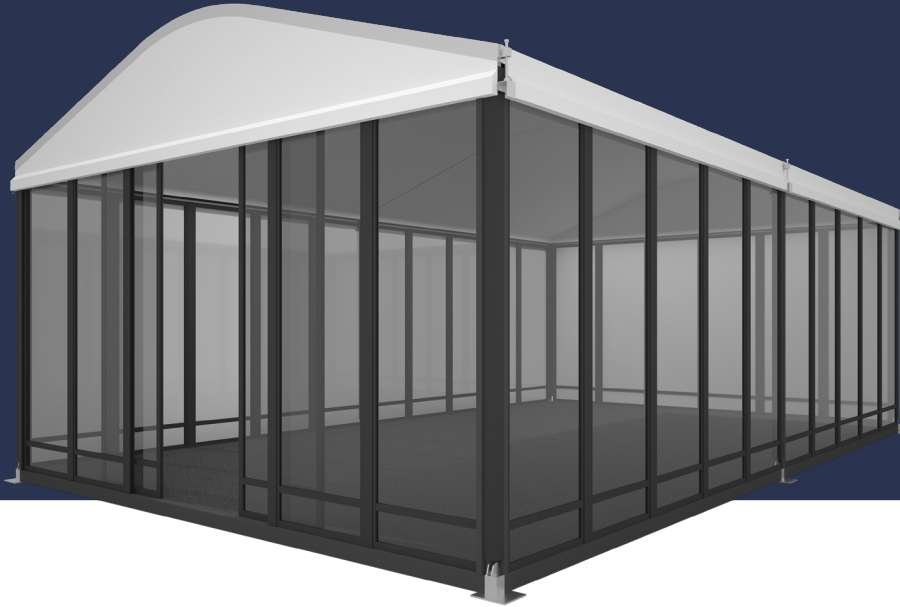

Marquees

Premium

A visually striking black powder coated frame houses a raised white PVC roof feature and integrated flooring.

Curved Roof Profile

Integrated Floor System

Grey PVC or Clear 3m High Walls

Glass Sliding Doors

Intrack Liner System

Available in 2 sizes

Options & Finishes:

- 3m High Vertical Glass Panel Walls
- Glass Sliding Doors
- 3m High Vertical White or Grey Wall Panels

Visit our website
harrythehirer.com.au

Marquees | Premium

Available in 2 sizes

The Premium comes in a range of sizes. These can be tailored to your needs, with our highly capable custom build team offering free consultations.

3m Wide x 5m Bays

6m Wide x 5m Bays

Bentley Launch 2017

Internal fit out

Mirvac Event 2017

Furniture, Audio
Visual Productions

Note:

This item cannot be ordered online but you can add it to your cart and submit a quote request and one of our experienced staff will contact you shortly.