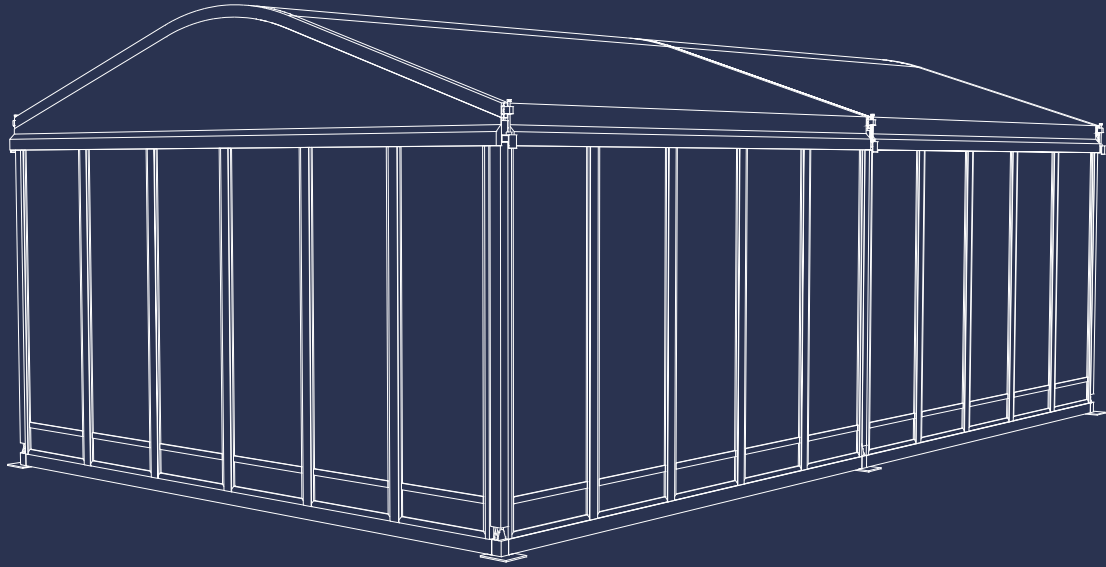

Marquees

Premium

A visually striking black powder coated frame houses a raised white PVC roof feature and integrated flooring.

Curved Roof Profile

Integrated Floor System

Grey PVC or Clear 3m High Walls

Glass Sliding Doors

Intrack Liner System

Available in 2 sizes

Options & Finishes:

- 3m High Vertical Glass Panel Walls
- Glass Sliding Doors
- 3m High Vertical White or Grey Wall Panels

Visit our website
harrythehirer.com.au

Marquees | Premium

Available in 2 sizes

The Premium comes in a range of sizes. These can be tailored to your needs, with our highly capable custom build team offering free consultations.

3m Wide x 5m Bays

6m Wide x 5m Bays

Bentley Launch 2017

Internal fit out

Mirvac Event 2017

Furniture, Audio
Visual Productions

Note:

This item cannot be ordered online but you can add it to your cart and submit a quote request and one of our experienced staff will contact you shortly.