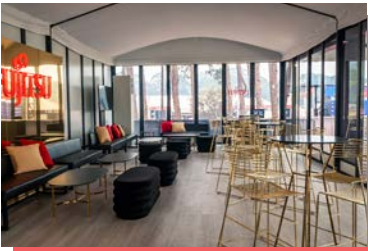

CUSTOMISE

USES