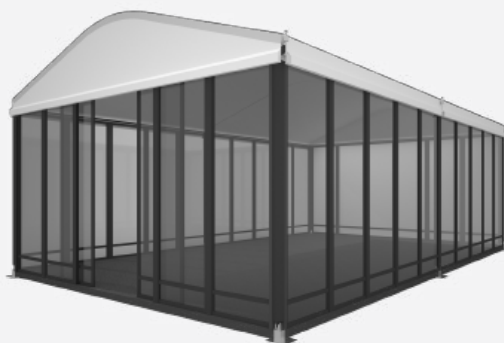

## Elevating your brand...

A visually striking black powder coated frame houses a raised white PVC roof feature and integrated flooring. Perfect for event and activation spaces. The perfect structure to elevate your brand or product offering and easily integrates with many venues or events.

### Common Uses:

- Activations
- Product Launches
- Merchandising
- Restaurant Dining
- Bars
- Private Functions
- Weddings
- Corporate Dining

**Black Powder Coated Frame**

**In Track Liner Systems**

**3m Leg Height**

**Curved Roof Profile**

**White PVC, Clear Roof & Gables**

**Vertical Solid White Or Grey & Glass Walls**

**Front & Rear Veranda Options**

**Jack Floor Elevation System**

**Disabled Access Ramps**

**AVAILABLE IN 3M & 6M SPANS WITH 5M BAYS**