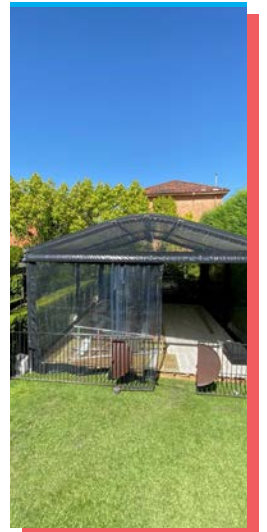

CUSTOMISE

USES