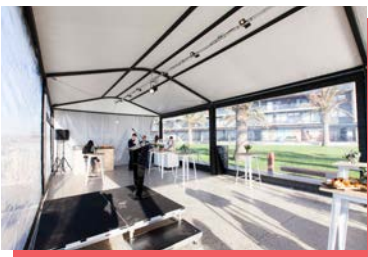

CUSTOMISE

USES

RIGGING

FLOORING