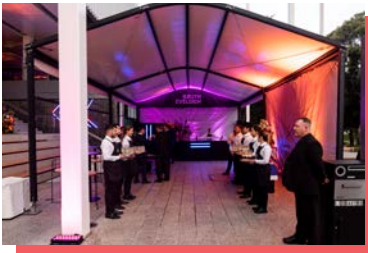

CUSTOMISE

USES

RIGGING

FLOORING