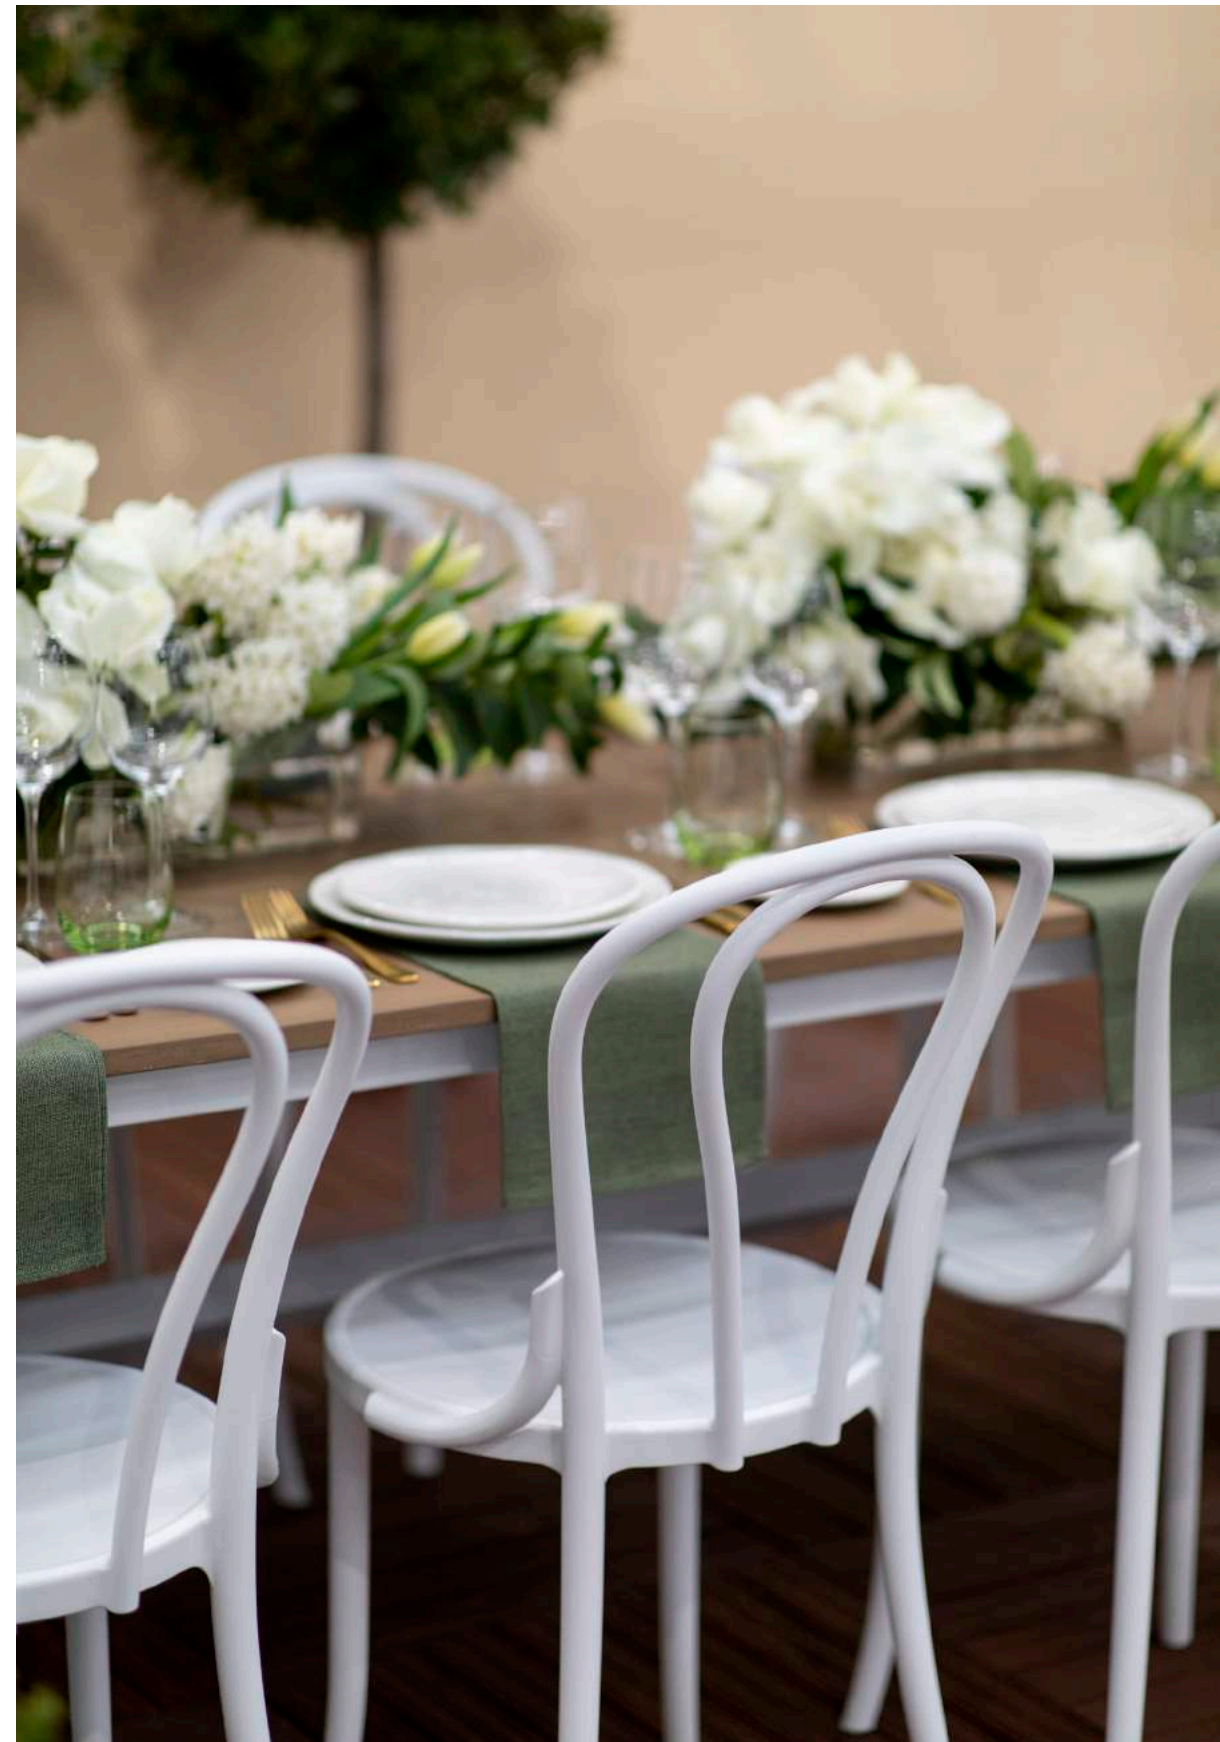

Create the look / Peninsula Dining Table / Bentwood Chair in White / Crystal Glassware / Estelle Crockery / Accent Tumbler in Jade / Olsen Cutlery in Gold / Weave Napkins in Olive / Natural Table Runner in Olive