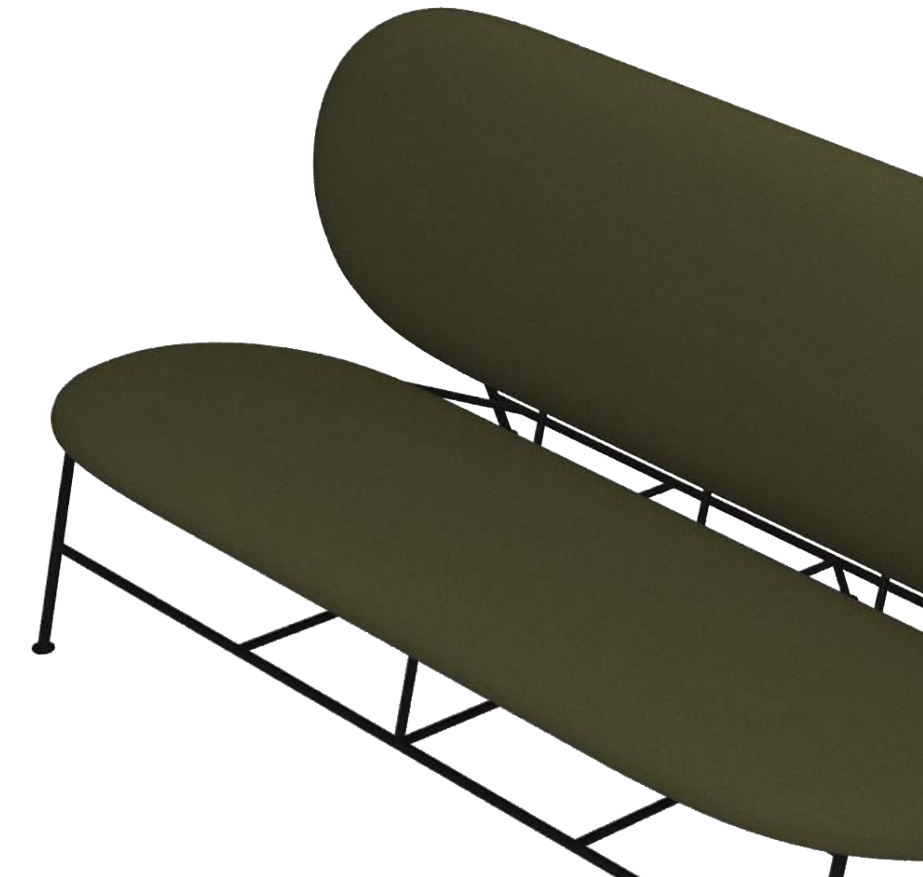

### Colours

**Armchair**

790 x 866 x 755mm

**Sofa**

1575 x 866 x 755mm