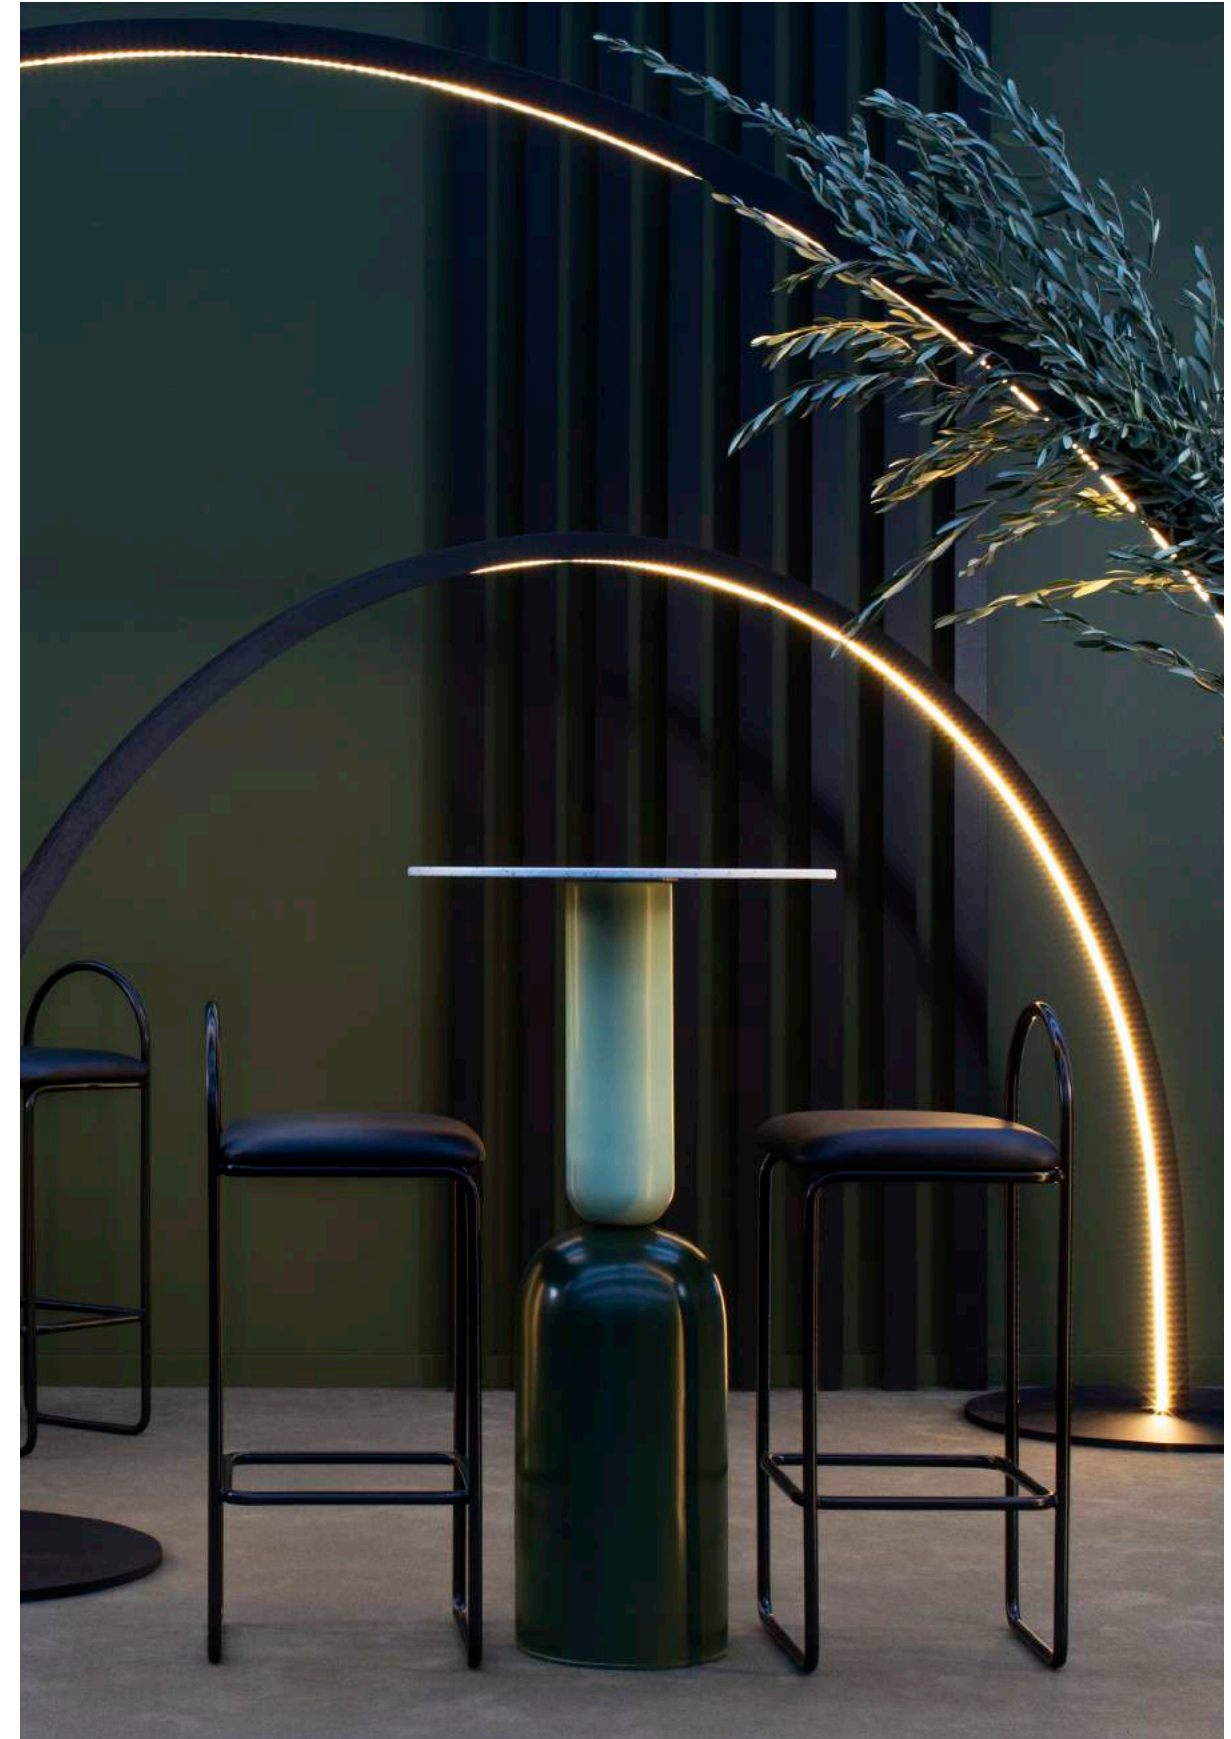

Create the look / Elle Bar Stool in Black / Ava Bar Table in Olive with White Terrazzo top