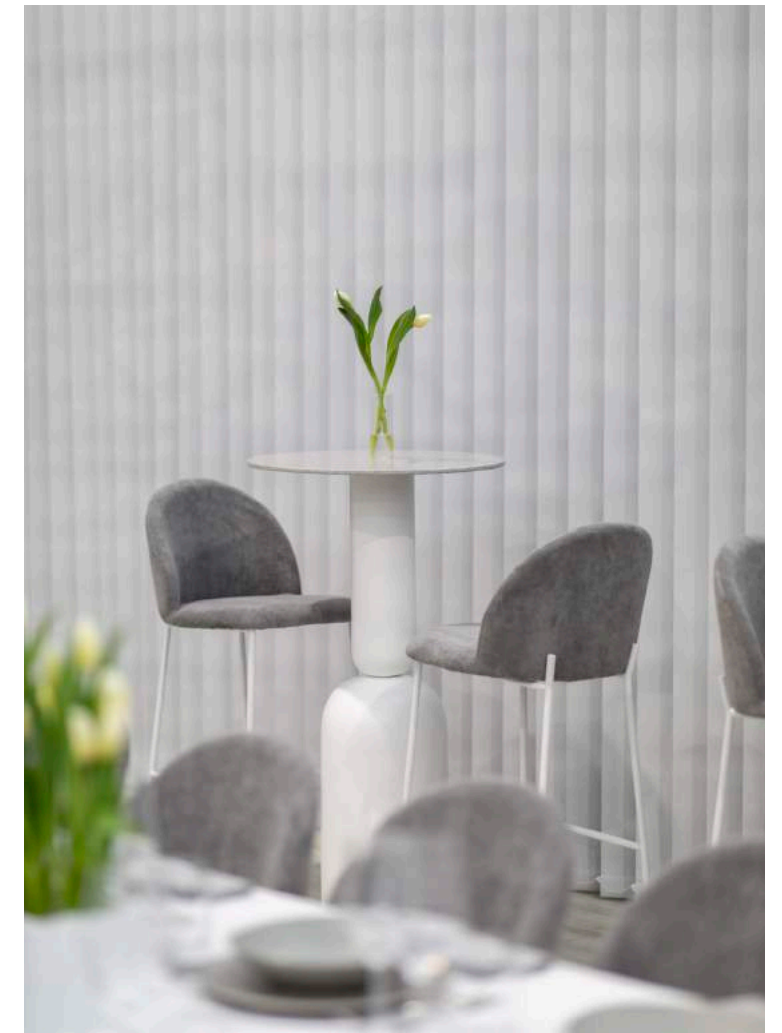

Create the look / Ivy Bar Stool in Grey / Ava Bar Table in White with White Terrazzo Top