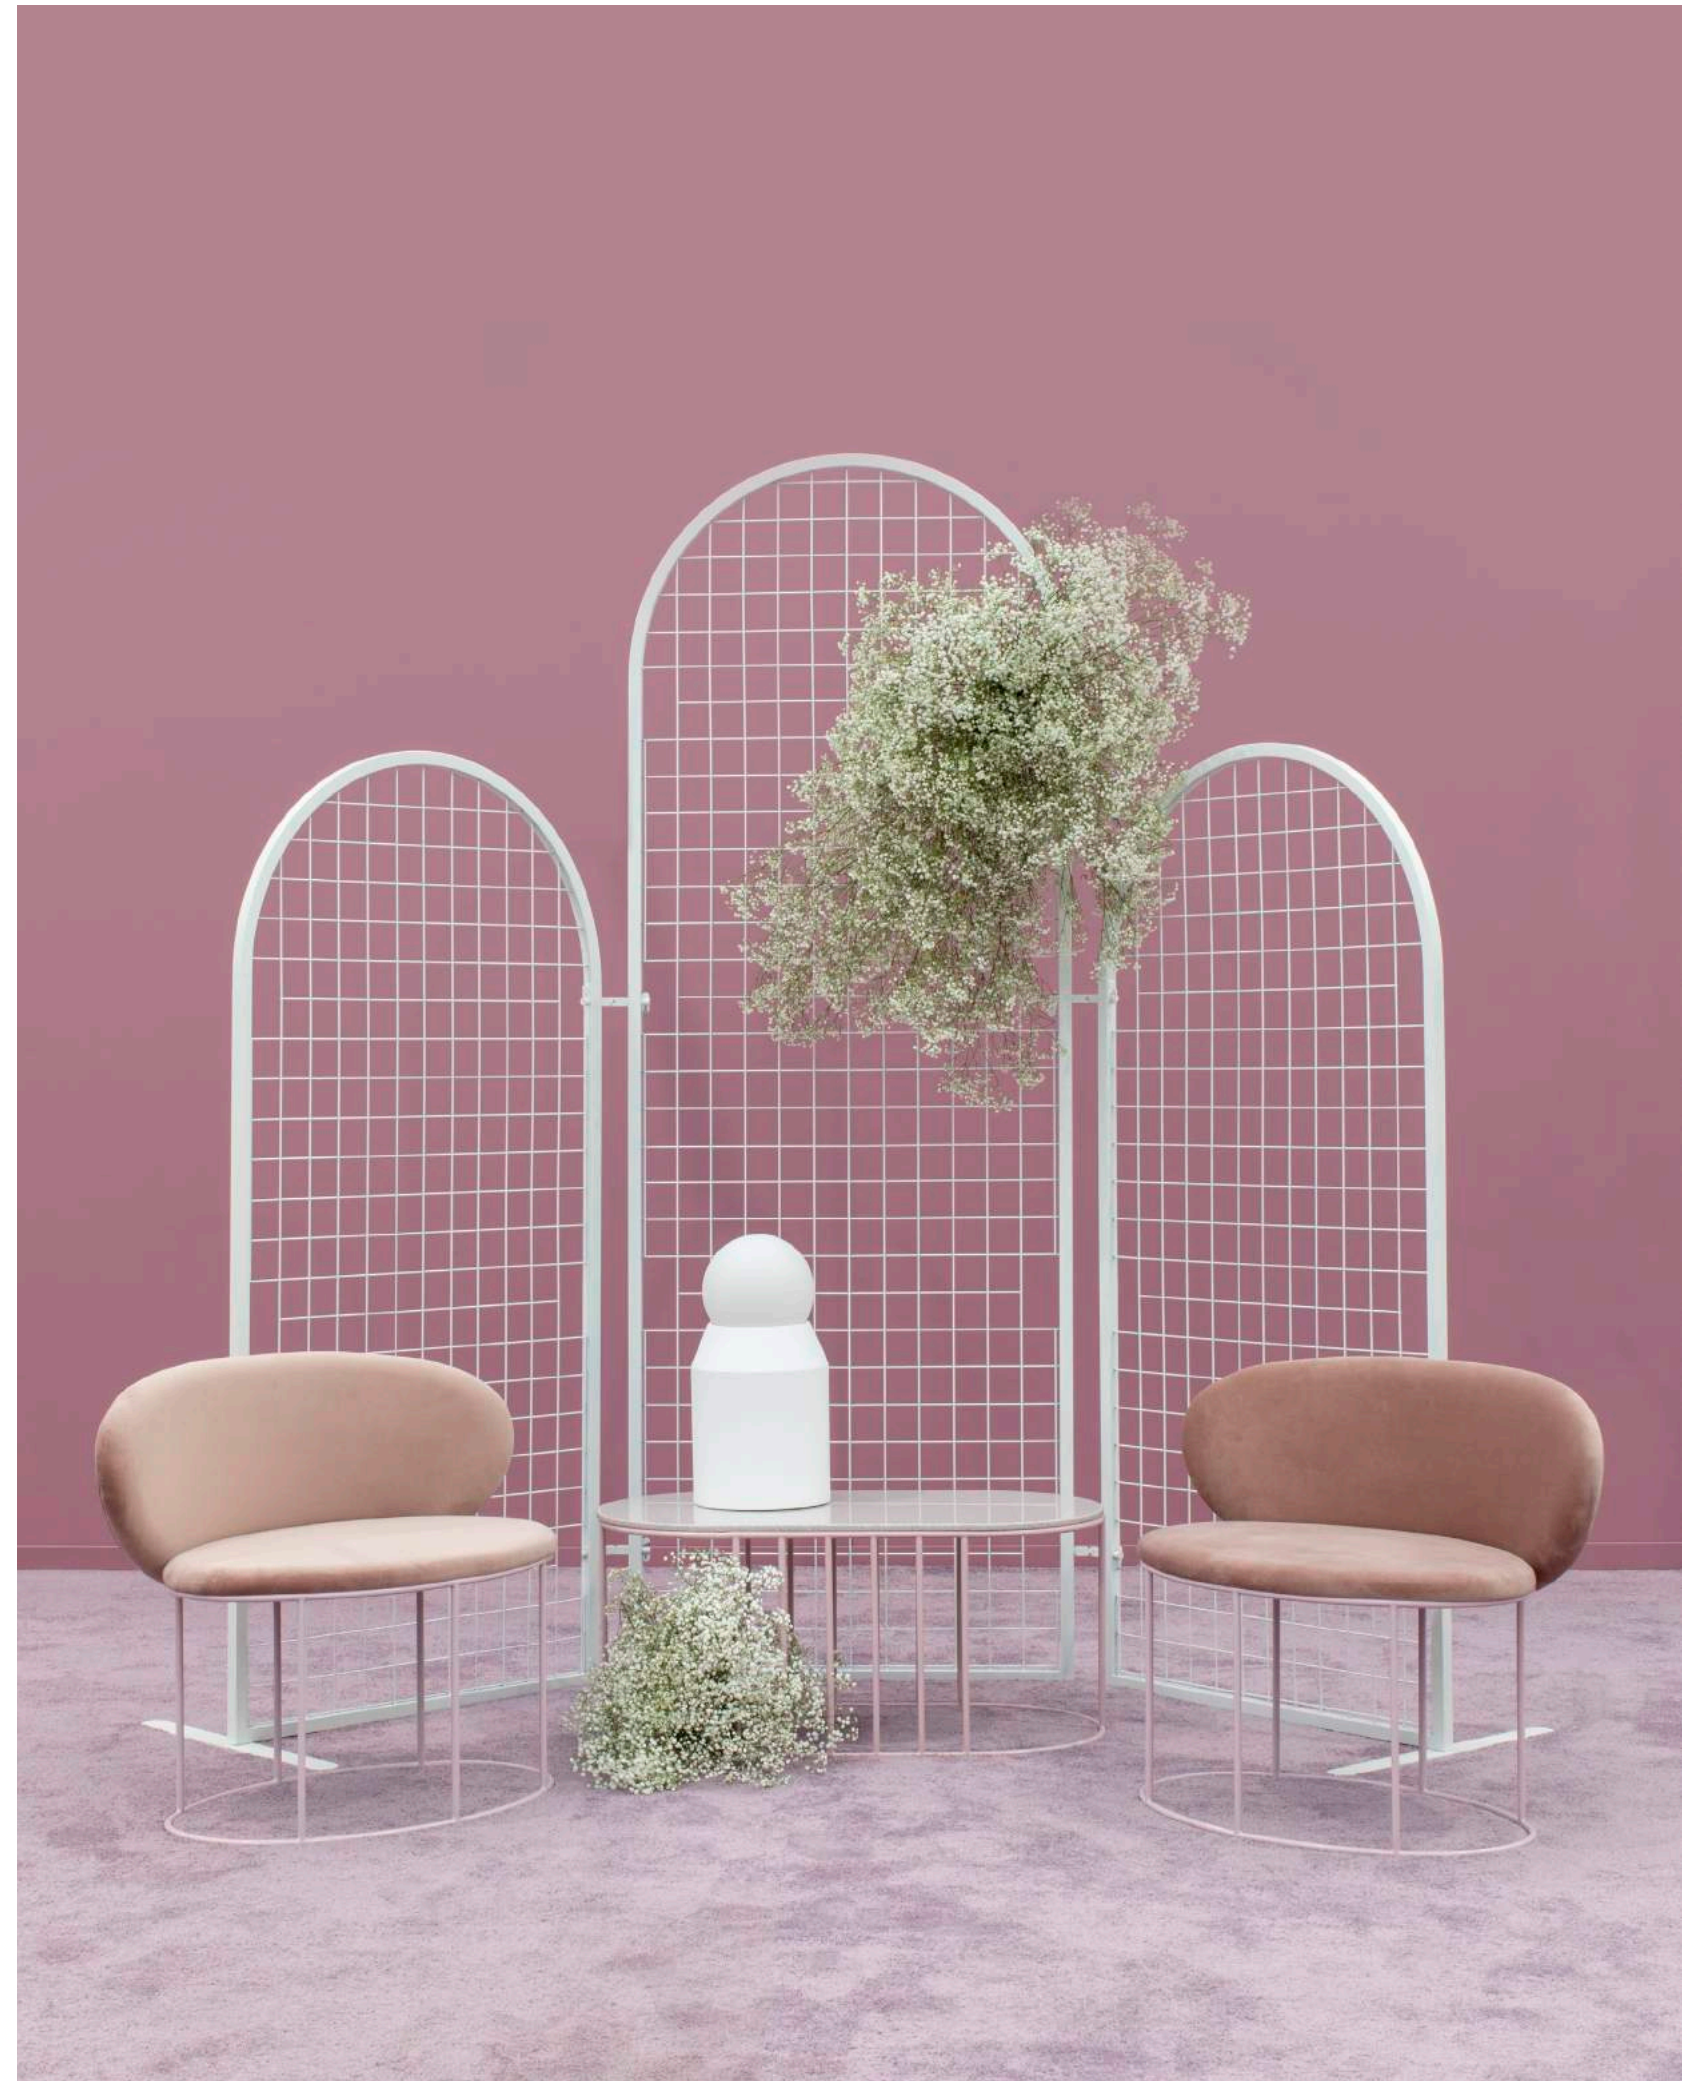

Create the look / Yve Bench in Rose / Yve Feature Chair in Rose / Yve Coffee Table in Blush with Pink Terrazzo Top