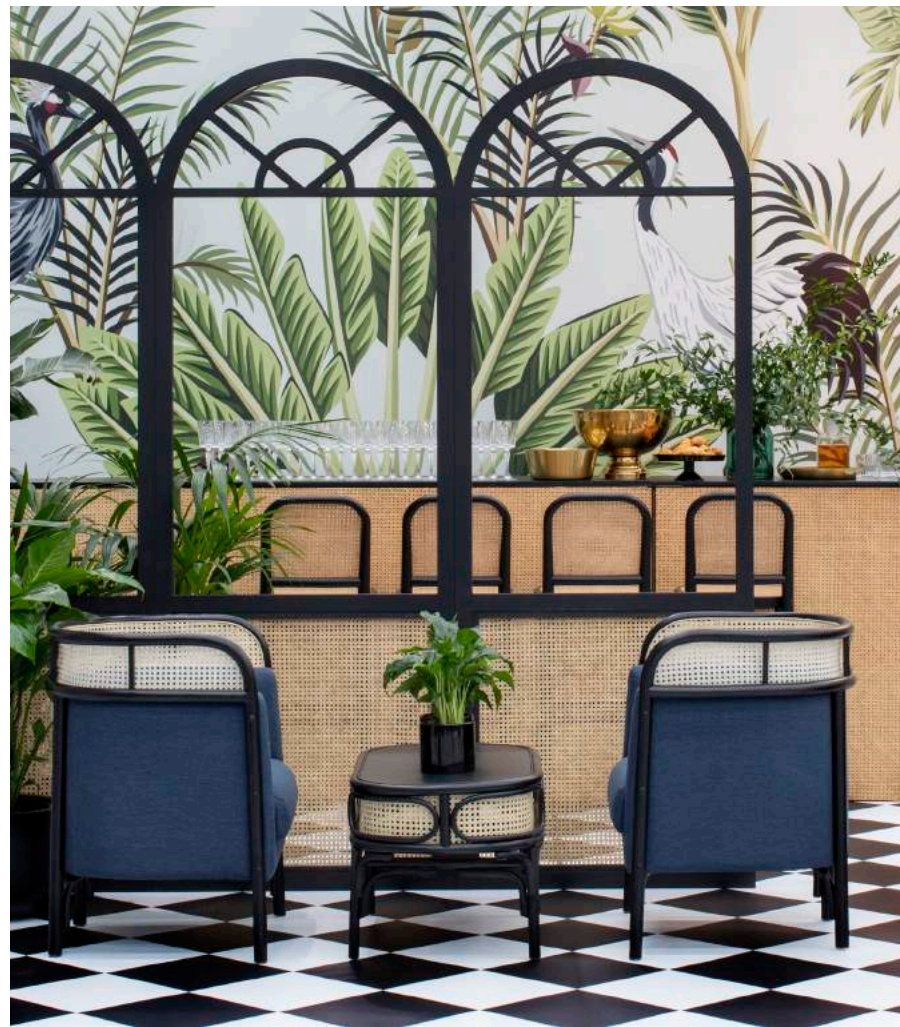

# The jungle conservatory

Parlour flooring and detailed archways enhance the striking curved lines and contrasting natural rattan of our new Harrison seating range with black frame.

**Create the look** / Harrison Armchair in Olive with Black Frame / Harrison Coffee Table with Black Frame / Harrison Sofa in Olive with Black Frame / Harrison Dining Chair with Black Frame / Hourglass Café Table with Gold Base and Black Compact Top / Chameleon Bar in Black with Cane Panels / Harrison Stool with Black Frame / Carrington Glassware / Champagne bowl in Gold / Wall and floor decals by Harry the Hirer Signage department