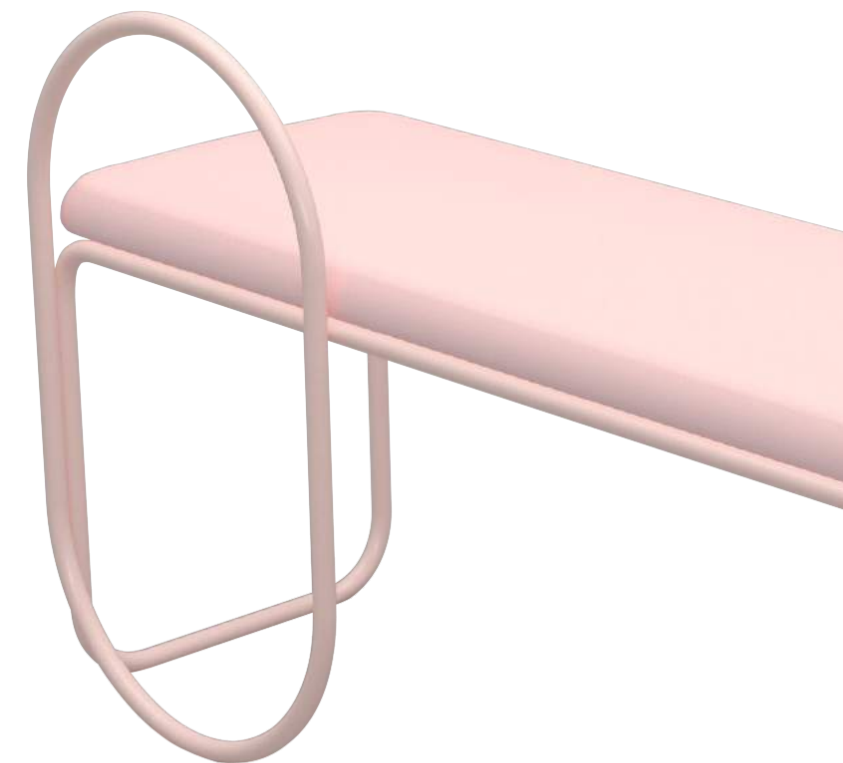

### Colours

**Bench**

1200 x 400 x 600mm

**Chair**

400 x 400 x 650mm

**Bar Stool**

350 x 400 x 900mm

## Feature Chair

Evie is a refined feature chair with a unique high-set back that envelops you with her form. An elevated, modern take on the wing-back armchair.