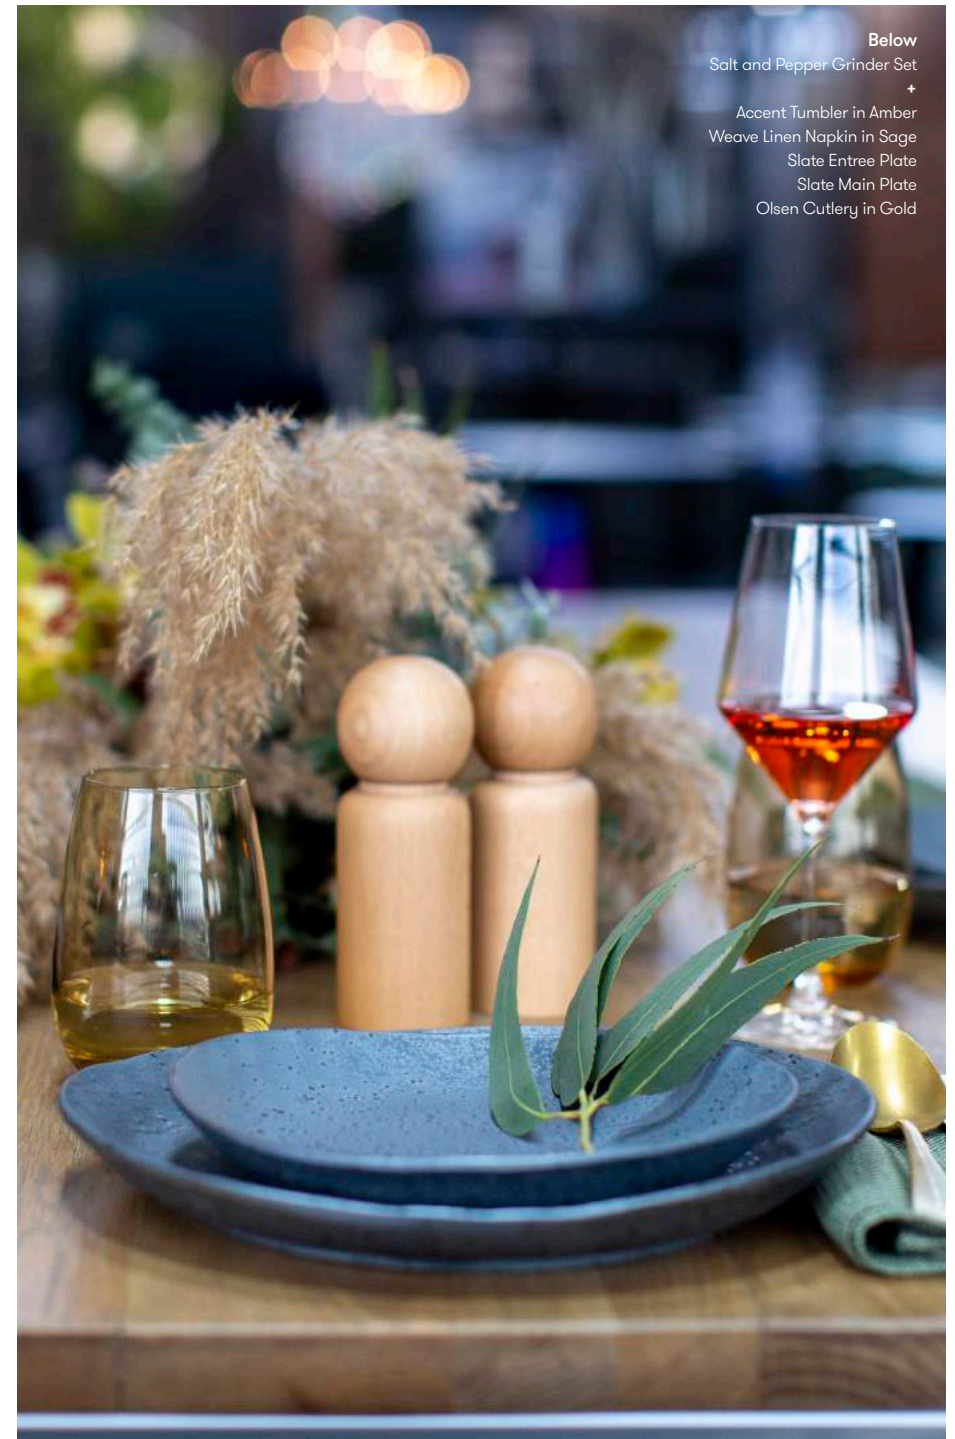

Salt & Pepper Grinder

Fashioned in Oak, these matching Salt and Pepper Grinders stand at 150mm high and 50mm wide and create the perfect Scandinavian flair for your table.

Below
Salt and Pepper Grinder Set
+
Accent Tumbler in Amber
Weave Linen Napkin in Sage
Slate Entree Plate
Slate Main Plate
Olsen Cutlery in Gold