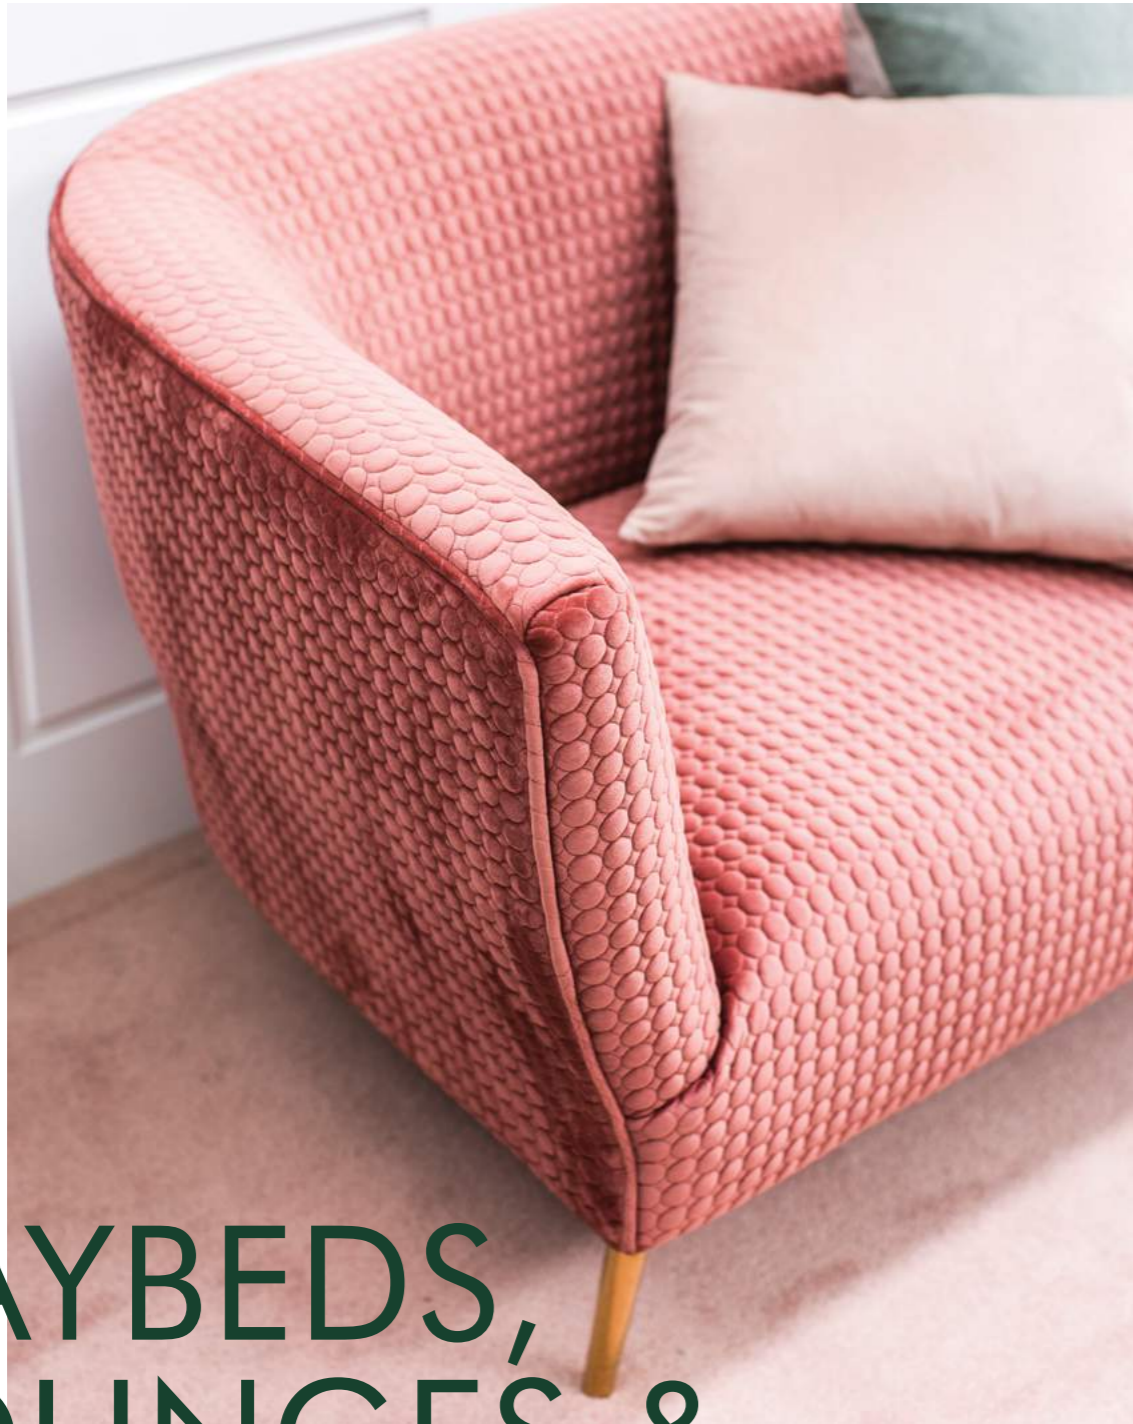

DAYBEDS, LOUNGES & OTTOMANS