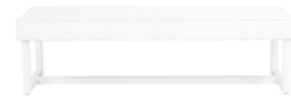

Munich

BENCH

COLOURS
WHITE
BLACK