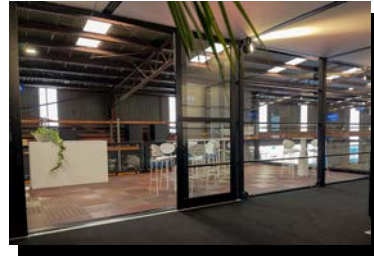

MODULAR COMPONENTS