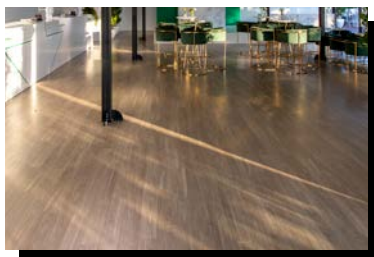

CUSTOMISE

WALLING

MODULAR COMPONENTS

RIGGING

SIGNAGE

FLOORING