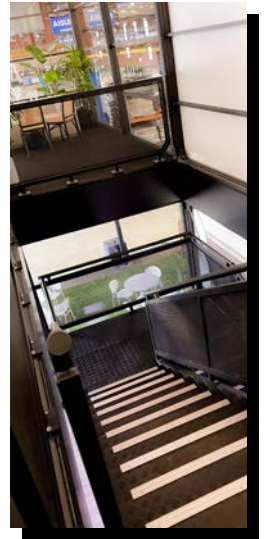

MODULAR COMPONENTS