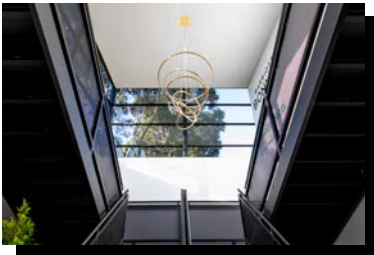

CUSTOMISE

WALLING

MODULAR COMPONENTS

RIGGING

SIGNAGE

FLOORING