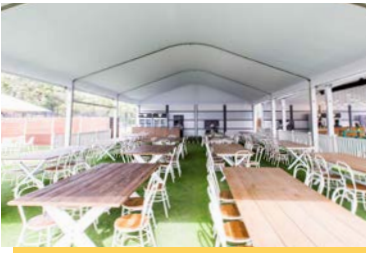

CUSTOMISE

WALLING & ROOFING