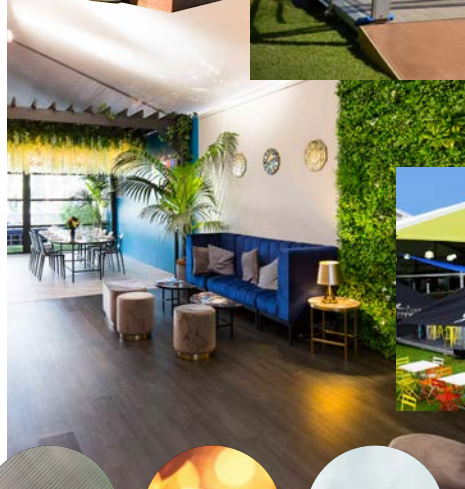

B-SERIES

Contact us today.
For more information or a quote:
03 9429 8688 | info@harrythehiring.com.au