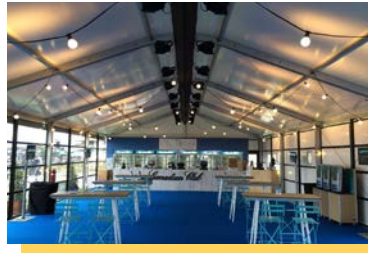

CUSTOMISE

WALLING & ROOFING

LIGHTING

RIGGING

SIGNAGE

FLOORING