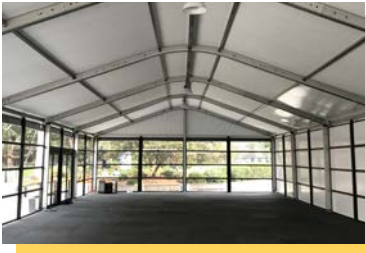

CUSTOMISE

WALLING & ROOFING