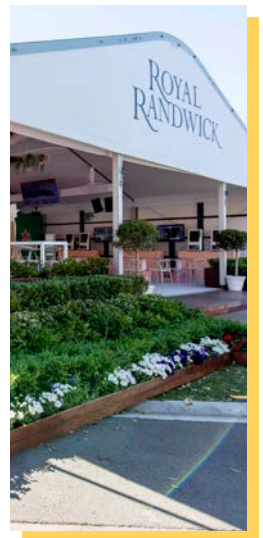

CUSTOMISE

WALLING & ROOFING

LIGHTING

RIGGING

SIGNAGE

FLOORING