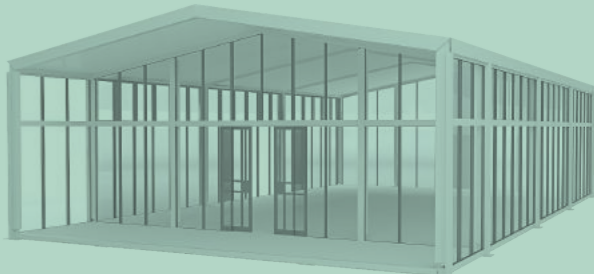

## The Alto

Introducing our newest marquee.

With soaring ceilings and framed glass panelling, the Alto is a temporary structure which feels like a permanent space.

Light fills this vast structure from all angles, taking cues from mid-century, modernist architecture that celebrates simplicity and scale.

Take your event to new heights with **the Alto**.

'The Glam Bar' Activation marquee for Myer at the Melbourne Cup Carnival  
Designed by Solution Entertainment.

Pitched roof profile  
and distinctive black  
window framing.

Bentley Activation marquee at the Everest Racing Carnival, Sydney

Perfect for customised activation spaces.

Finished to the highest standard from all angles – resembling a permanent structure.

Elevated flooring and external balcony options.

## The Alto features...

Flatter, pitched roof

Vertical Glass Panels

Floor to ceiling glass and solid gables

Fascia Signage Panel opportunity on side of structure

4m leg height

Glass Sliding Doors

Available in 3 sizes