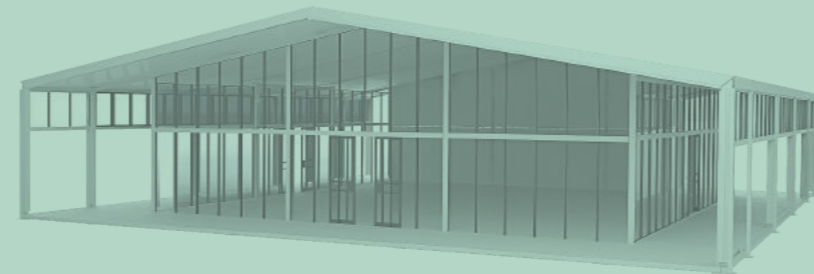

## The Alto

Introducing our newest marquee.

With soaring ceilings and framed glass panelling, the Alto is a temporary structure which feels like a permanent space.

Light fills this vast structure from all angles, taking cues from mid-century, modernist architecture that celebrates simplicity and scale.

Take your event to new heights with **the Alto**.

'The Glam Bar' Activation marquee for Myer at the Melbourne Cup Carnival  
Designed by Solution Entertainment.

Pitched roof profile  
and distinctive black  
window framing.

Bentley Activation marquee at the Everest Racing Carnival, Sydney

Perfect for customised activation spaces.

Finished to the highest standard from all angles – resembling a permanent structure.

Elevated flooring and external balcony options.

## The Alto features...

Flatter, pitched roof

Vertical Glass Panels

Floor to ceiling glass and solid gables

Fascia Signage Panel opportunity on side of structure

4m leg height

Glass Sliding Doors

Available in 3 sizes