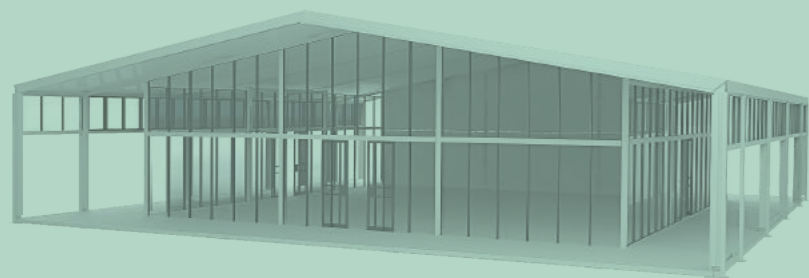

## The Alto

Introducing our newest marquee.

With soaring ceilings and framed glass panelling, the Alto is a temporary structure which feels like a permanent space.

Light fills this vast structure from all angles, taking cues from mid-century, modernist architecture that celebrates simplicity and scale.

The Conservatory marquee at Everest Racing Carnival, Sydney

Floor to ceiling glass  
or solid gables.

Bringing the outdoors in.

The Jocky Club marquee at the Caulfield Cup Carnival

## The Alto features...

Flatter, pitched roof

Vertical Glass Panels

Floor to ceiling glass and solid gables

Fascia Signage Panel opportunity on side of structure

4m leg height

Glass Sliding Doors

Available in 3 sizes

## Three sizes available

Variable widths (seen below) with 5 and 2.5m bay increments for length.

**10m width**  
Length available in 2.5 or 5m bay increments

**15m width**  
Length available in 2.5 or 5m bay increments