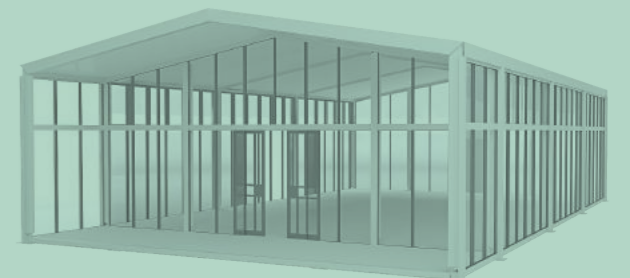

## The Alto

Introducing our newest marquee.

With soaring ceilings and framed glass panelling, the Alto is a temporary structure which feels like a permanent space.

Light fills this vast structure from all angles, taking cues from mid-century, modernist architecture that celebrates simplicity and scale.

Take your event to new heights with **the Alto**.

'The Glam Bar' Activation marquee for Myer at the Melbourne Cup Carnival  
Designed by Solution Entertainment.

Pitched roof profile  
and distinctive black  
window framing.

Bentley Activation marquee at the Everest Racing Carnival, Sydney

Perfect for customised activation spaces.

Finished to the highest standard from all angles – resembling a permanent structure.

Elevated flooring and external balcony options.

## The Alto features...

Flatter, pitched roof

Vertical Glass Panels

Floor to ceiling glass and solid gables

Fascia Signage Panel opportunity on side of structure

4m leg height

Glass Sliding Doors

Available in 3 sizes