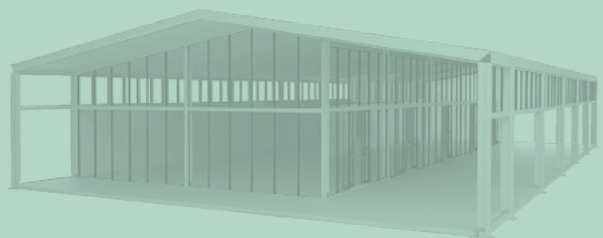

## The Alto

Introducing our newest marquee.

With soaring ceilings and framed glass panelling, the Alto is a temporary structure which feels like a permanent space.

Light fills this vast structure from all angles, taking cues from mid-century, modernist architecture that celebrates simplicity and scale.

Bentley Activation marquee at the Everest Racing Carnival, Sydney

Perfect for customised activation spaces.

Finished to the highest standard from all angles – resembling a permanent structure.

Elevated flooring and external balcony options.

The Conservatory marquee at Everest Racing Carnival, Sydney

Floor to ceiling glass  
or solid gables.

Bringing the outdoors in.

The Jocky Club marquee at the Caulfield Cup Carnival

## The Alto features...

Flatter, pitched roof

Vertical Glass Panels

Floor to ceiling glass and solid gables

Fascia Signage Panel opportunity on side of structure

4m leg height

Glass Sliding Doors

Available in 3 sizes