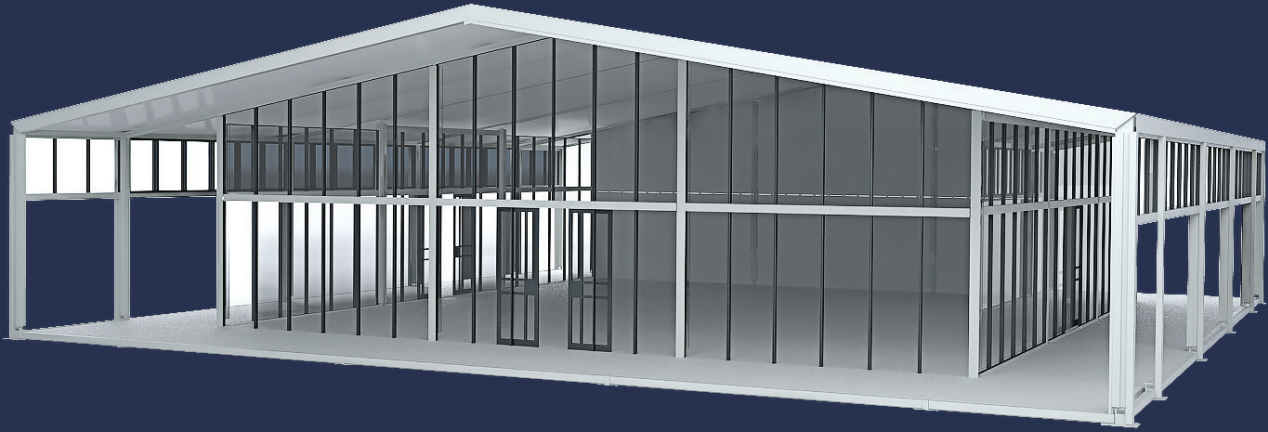

Marquees

Alto

With soaring ceilings and framed glass paneling, the Alto is a temporary structure which feels like a permanent space. Light fills this vast structure from all angles, taking cues from mid-century, modernist architecture that celebrates simplicity and scale.

Low Pitched Roof

4m Leg Height

Vertical Glass Panels

Glass Sliding Doors

Floor to ceiling glass and solid gables

Available in 3 spans: 10, 15 & 20m

Fascia Signage Panel capability on side of structure

Inbuilt gutter system

Optional features

- Partitioning of internal rooms
- Multiple rigging points
- Various balconies
- Lighting tracks throughout ceiling
- Sliding doors

Visit our website
harrythehirer.com.au

Marquees | Alto

Available in 3 sizes

Variable widths (seen below) with 5 and 2.5m bay increments for length.

10m width

Length available in 2.5 or 5m bay increments

15m width

Length available in 2.5 or 5m bay increments

20m width