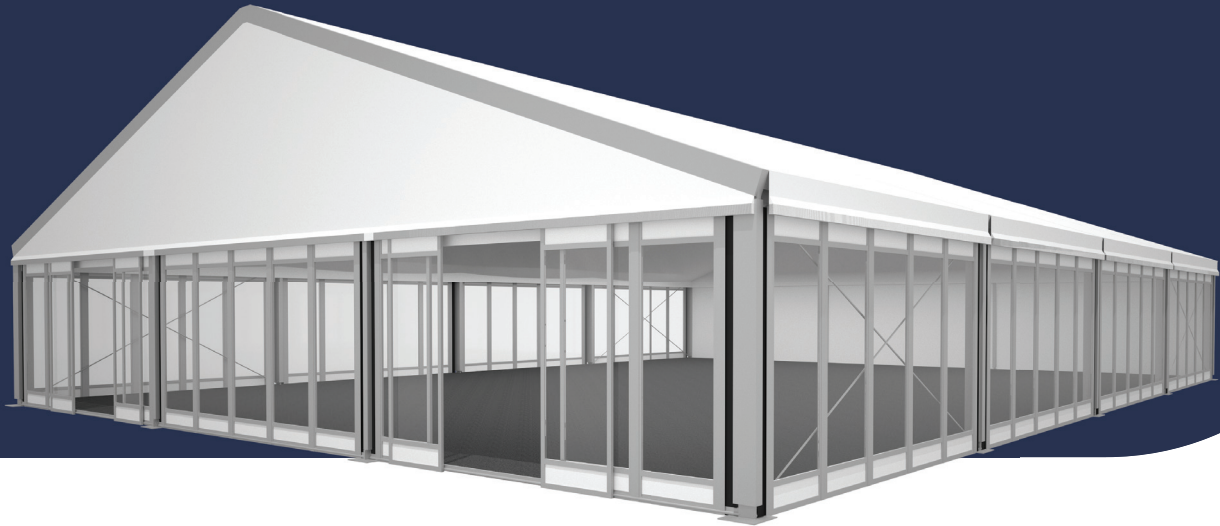

# Integrated

A contemporary marquee incorporating sophisticated features.  
It is a versatile structure to use at corporate events.

**Apex Roof Profile**

**Integrated Timber Floor System**

**Vertical Glass Wall**

**Glass Sliding Doors**

**Vertical White Solid Walls**

**Solid White Sliding Doors**

**Various Shade Sail Colours**

**Available in 2 spans: 10 & 15m**

### Available in 2 sizes

The Integrated comes in a range of sizes. These can be tailored to your needs, with our highly capable custom build team offering free consultations.

**10m Wide x 5m Bays**

**15m Wide x 5m Bays**

### Extras - Various Shade Sail Colours

Our interchangeable 5x5m shade sail colours give you the freedom to choose the best look for your brand.