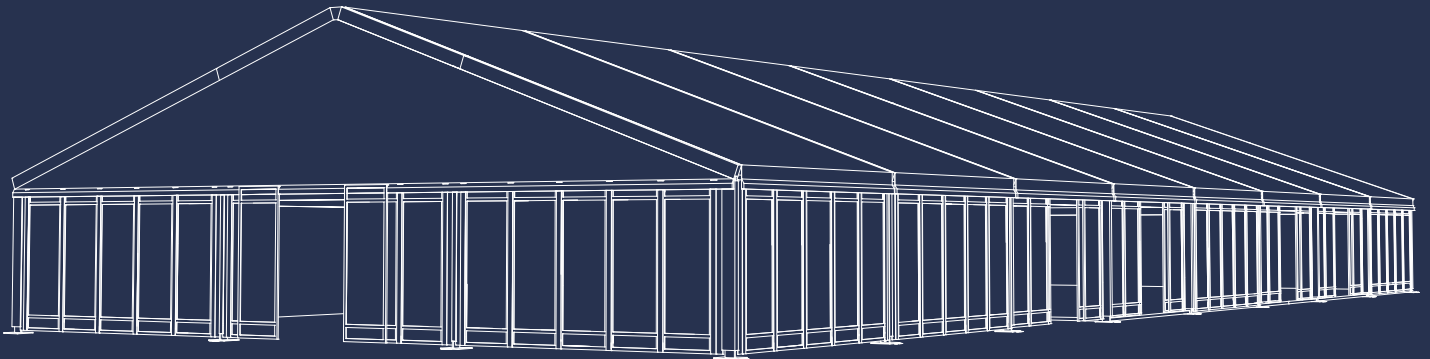

# Integrated

A contemporary marquee incorporating sophisticated features.  
It is a versatile structure to use at corporate events.

**Apex Roof Profile**

**Integrated Timber Floor System**

**Vertical Glass Wall**

**Glass Sliding Doors**

**Vertical White Solid Walls**

**Solid White Sliding Doors**

**Various Shade Sail Colours**

**Available in 2 spans: 10 & 15m**

### Available in 2 sizes

The Integrated comes in a range of sizes. These can be tailored to your needs, with our highly capable custom build team offering free consultations.

**10m Wide x 5m Bays**

**15m Wide x 5m Bays**