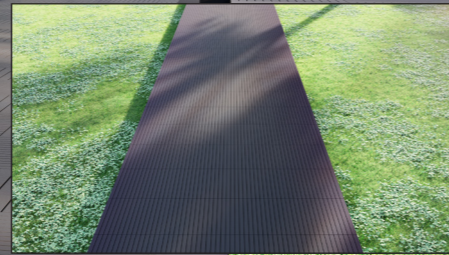

# Style notes

Add contrast to your flooring with our new Dexter decking in charcoal.

Available in 1m squares, each panel can be laid in the standard pattern, or change the direction of each panel for an eye-catching visual.