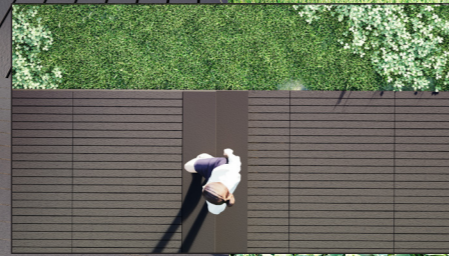

# Meet Dexter.

Introducing our new, slimline charcoal decking panels that extends your event space.

**Harry  
thehired.**

[harrythehired.com.au](http://harrythehired.com.au)  
[@harrythehired](https://www.instagram.com/harrythehired)

# Style notes

Add contrast to your flooring with our new Dexter decking in charcoal.

Available in 1m squares, each panel can be laid in the standard pattern, or change the direction of each panel for an eye-catching visual.