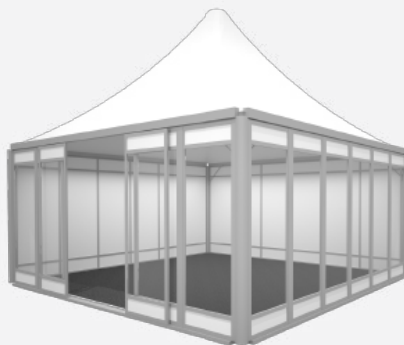

Common Uses:

- Weddings
- Private Functions
- Dining
- Bars
- Large Event Spaces
- Galleries
- Shade Covers
- Merchandise Facilities

- Peaked Roof Profile
- White PVC Roof
- White Roof Liners
- Integrated Shade Sails
- Glass or Solid Walls & Sliding Doors
- In-Built Gutter System
- Overhead Bracing
- Integrated Jack Floor System
- Disabled Access Ramps & Stairs

AVAILABLE IN 6M