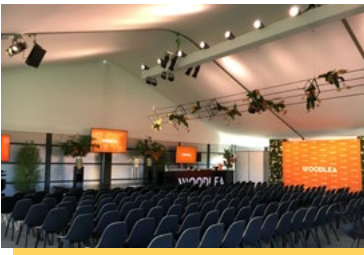

CUSTOMISE

WALLING & ROOFING

LIGHTING

RIGGING

SIGNAGE

FLOORING