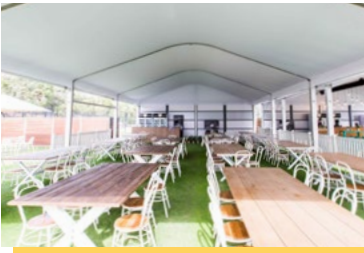

CUSTOMISE

WALLING & ROOFING