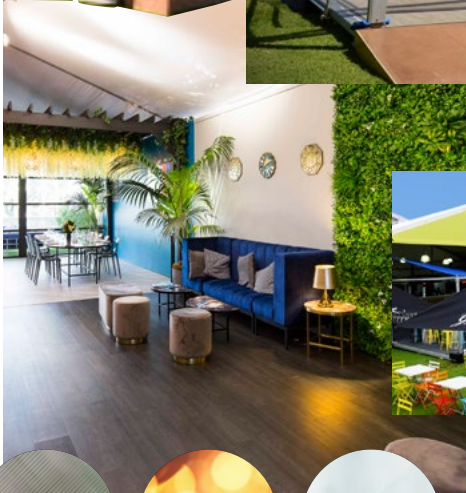

B-SERIES

Contact us today.
For more information or a quote:
03 9429 8688 | info@harrythehired.com.au