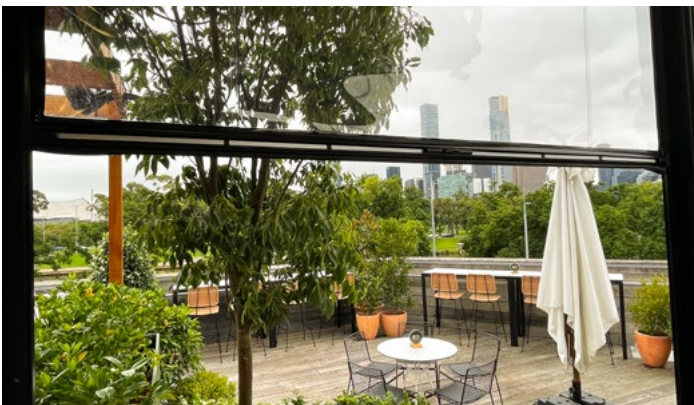

*Available for our Highline & B-Series structures only