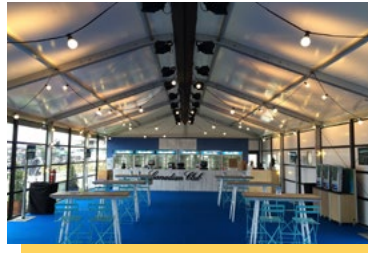

CUSTOMISE

WALLING & ROOFING

LIGHTING

RIGGING

SIGNAGE

FLOORING