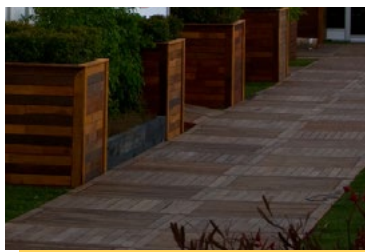

CUSTOMISE

WALLING & ROOFING

LIGHTING

RIGGING

SIGNAGE

FLOORING